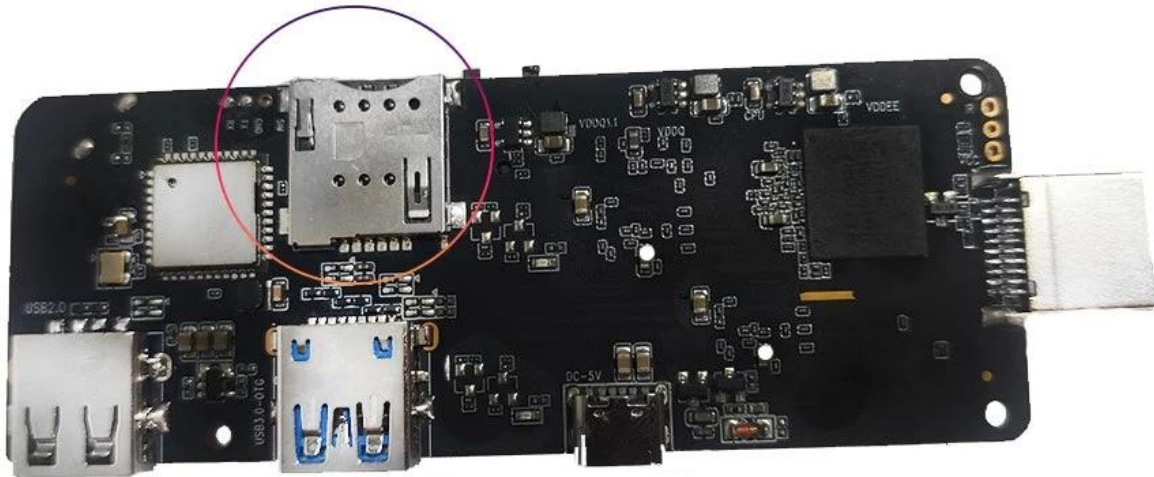

## SIM card slot

Our Android TV BOX with a built-in 3G/4G LTE WCDMA wireless module is a cutting-edge solution that revolutionizes home entertainment. This advanced device combines the functionality of a traditional TV box with the power of mobile internet connectivity, offering users an unparalleled streaming and browsing experience.