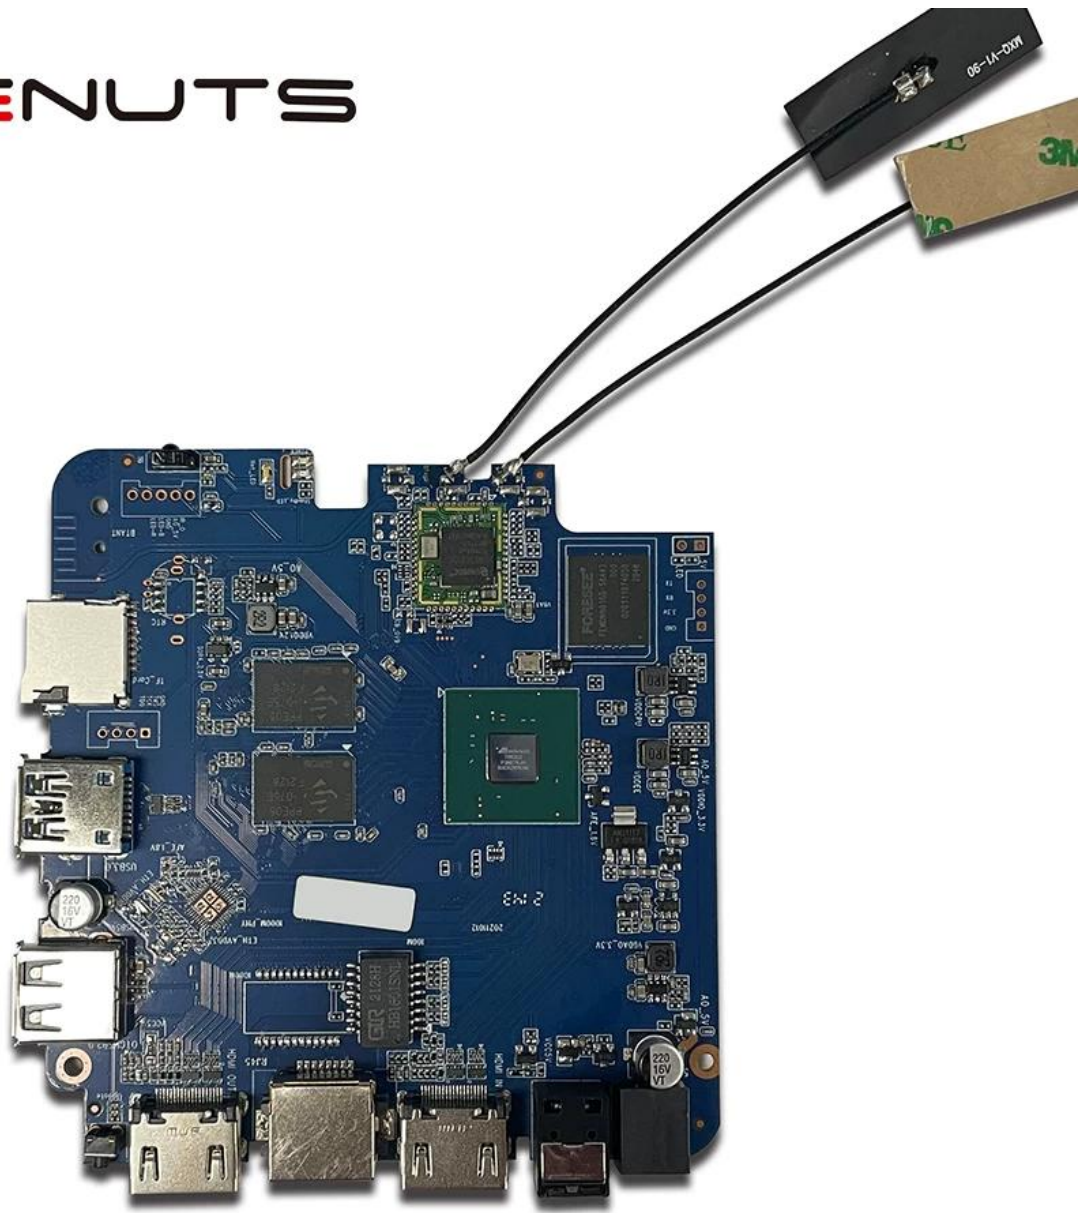

ONENUTS

Multi-core 32/64-bit CPU and 3D GPU with high performance	Powerful multimedia processing capability, supporting all mainstream video decoding including 8K/4K 10-bit AV1/H.265/VP9/AVS2	Supports all mainstream HDR standard including Dolby Vision, HDR10 and HLG	Unique Trulife picture quality enhancement engine, offering theater-like visual effect	Complete production-ready security solution, supporting secure boot, secure OS and mainstream DRMs
Ultra-high performance and ultra-low power consumption	Ultra-high SoC integration and rich peripheral interfaces	Complete IP license, including Dolby, DTS, etc.	Supports screen projection technology like DLNA, Miracast etc.	Provides mature turn-key solution for both split and AIO smart TV

The Amlogic T962E2 Chip is a game-changer in the realm of multimedia devices. Here's why it