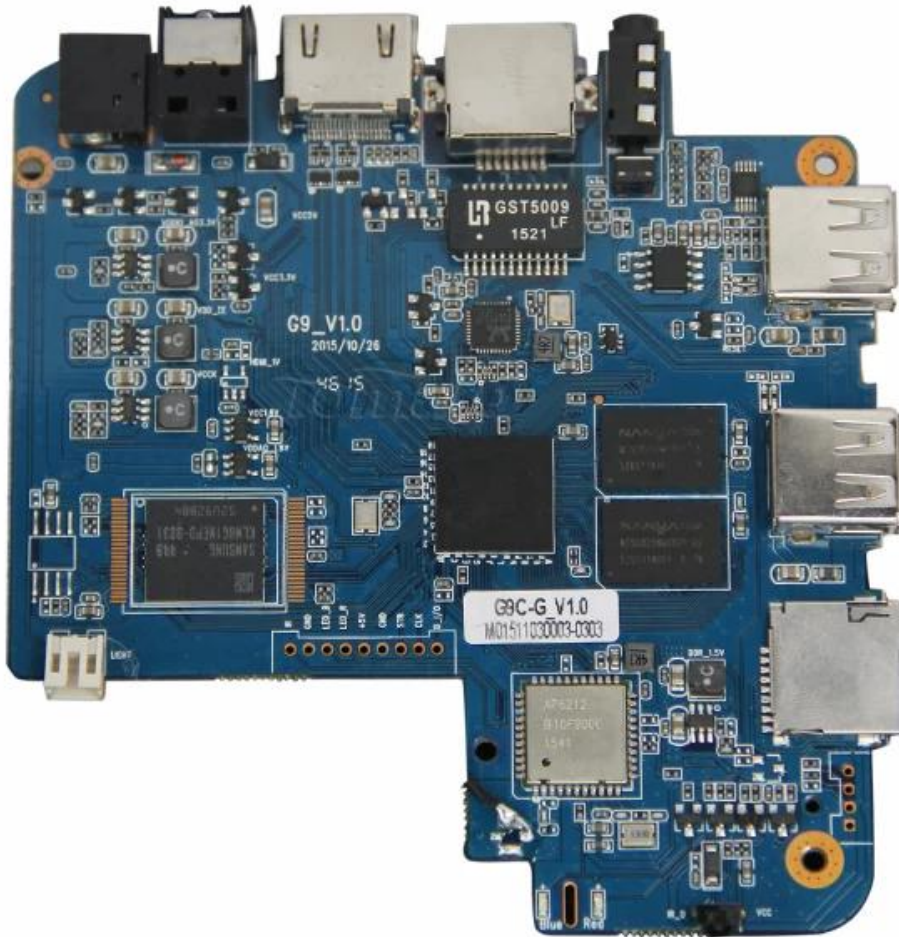

Android TV Box Quad Core S905 Chipset 1G RAM 8G ROM Android 5.1 Amlogic S905 Quad-Core 64-bit Cortex-A53 up to 2.0GHz G9C

Amlogic S905 Quad Core WiFi Device Smart Box
Watch TV Channels Through Wifi or Internet

What's in the box ?

1*Quad Core TV Box

1*HDMI Cable

1*Remote Control

1*Power Adapter

1*User Manual

Picture Show

Indicator Light Port

Micro SD Card

USB

USB

AV Port

RJ 45 ETHERNET

HDMI™

Optical Port

Power Port

S905

64-Bit
Quad Core
Cortex A53

4K

H.265
@60fps

HDMI 2.0
HDCP 2.2

TSMC
28NM

DRM

64 bit CPU,