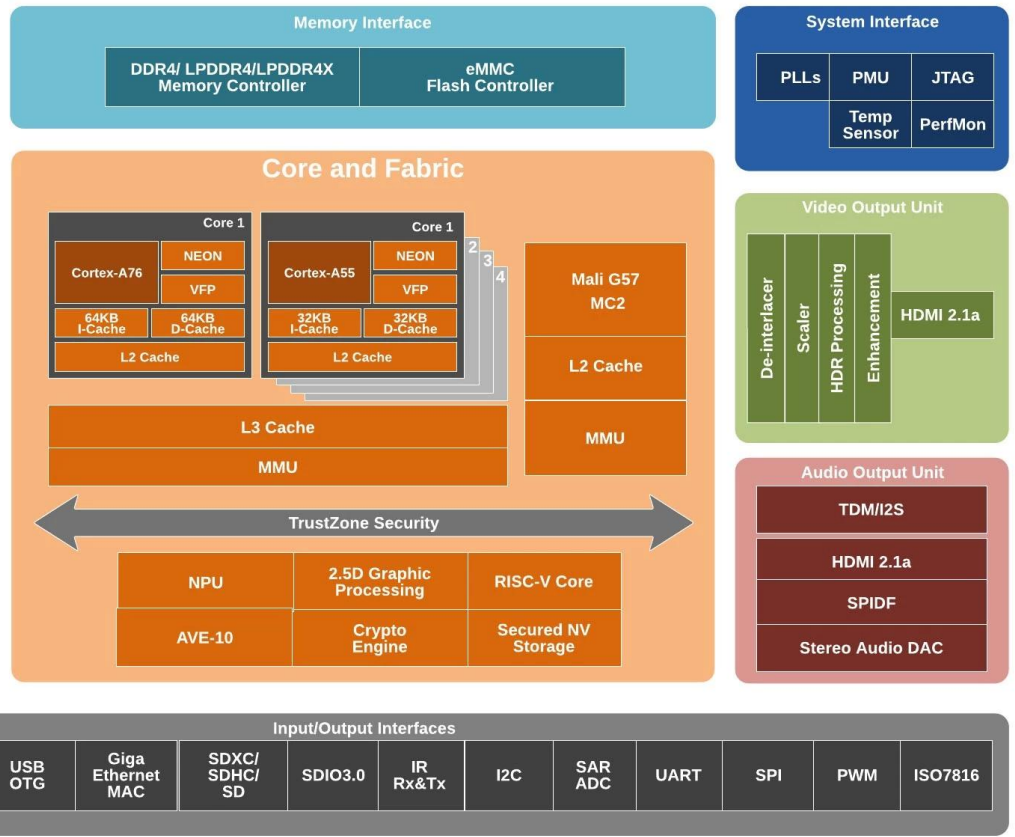

S928X

* Supported configuration: PCIe 2.0 port + USB 2.0 Host, or USB3.0 port without PCIe.