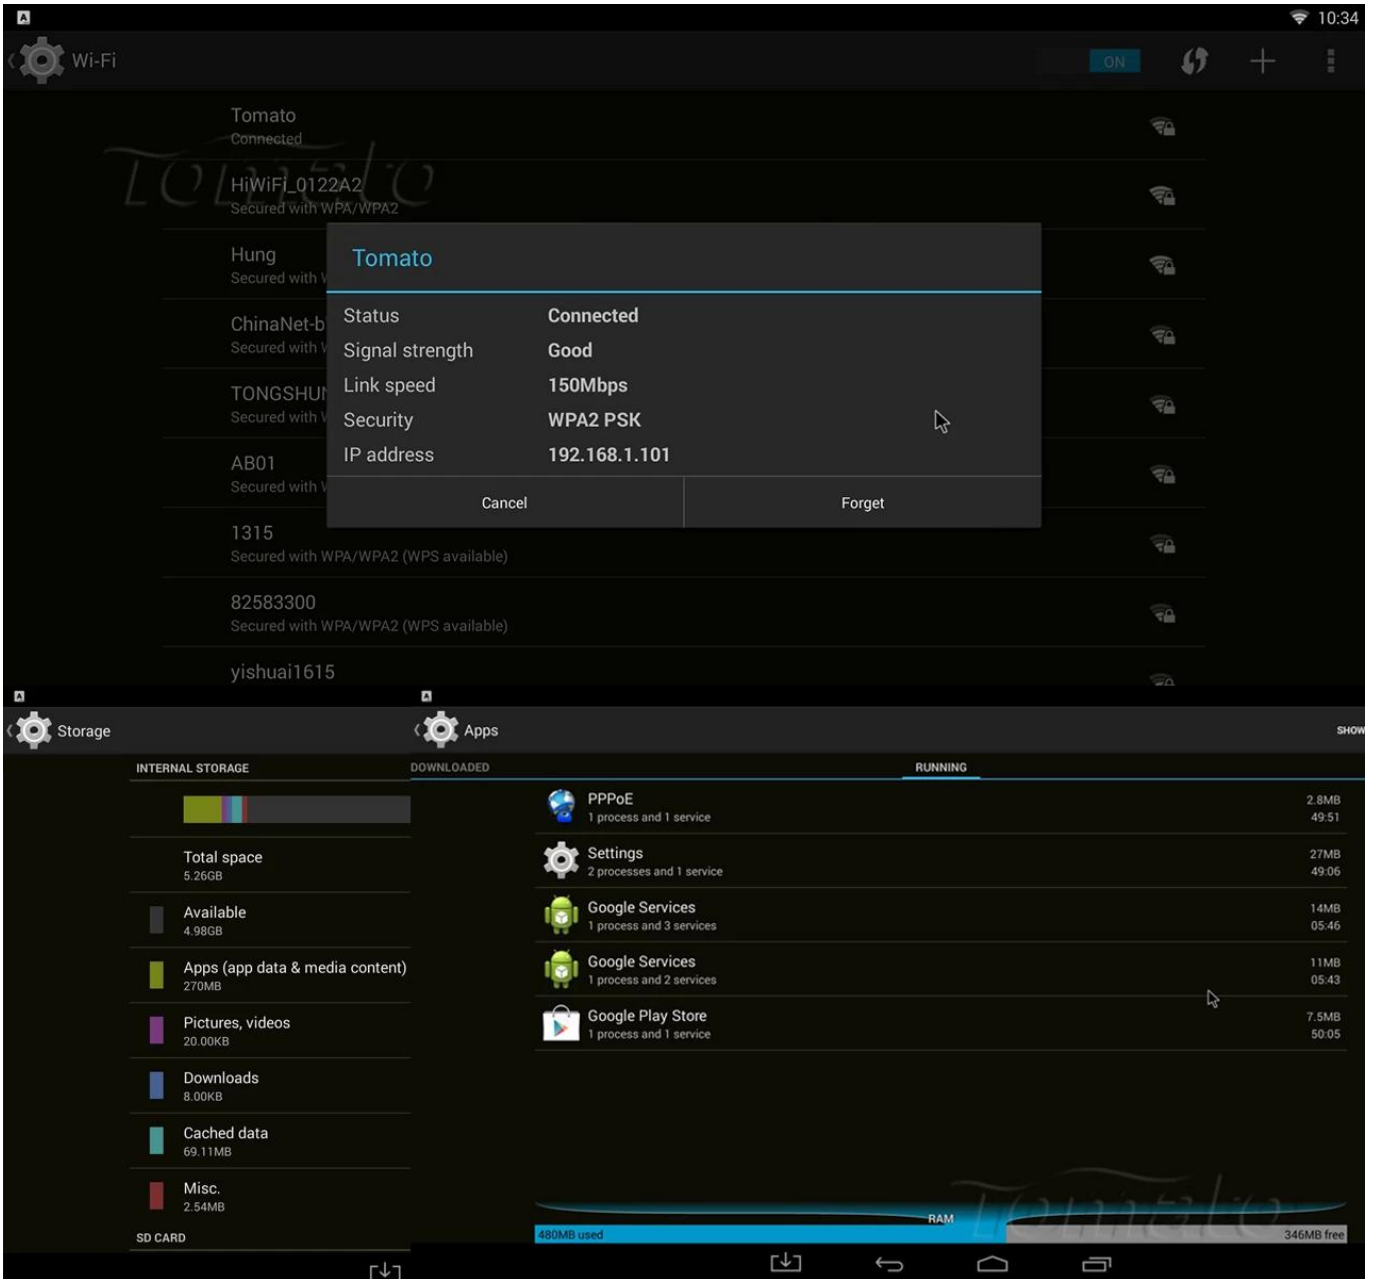

Root Checker

Device: MXQ
Android: 4.4.2 | API: 19

Check Now

Status: Rooted

Id: uid=0(root) gid=0(root)

Superuser: Not found

Busybox: /system/xbin/busybox

Su Location: /system/xbin/su

Sudo Location: Not found

Environment Vars.:
/sbin/
/vendor/bin/
/system/sbin/
/system/bin/
/system/xbin/

CPU-Z CPU-Z SOC SYSTEM BATTERY SENSORS ABOUT

Model	MXQ(MXQ)
Manufacturer	MBX
Board	MXQ
Display	KOT49H.20140903 test-keys
Hardware	amlogic
Android Version	4.4.2
Kernel Architecture	armv7l
Kernel Version	3.10.33 (20140903)
Screen Resolution	1920 x 1008
Screen Density	240 dpi
Total RAM	825 MB
Available RAM	244 MB (29%)
Internal Storage	5.26 GB
Available Storage	4.98 GB (94%)
Root Access	Yes

SETTINGS

Network

Display

Advanced

Other

Miracast

Remote Control

OFF