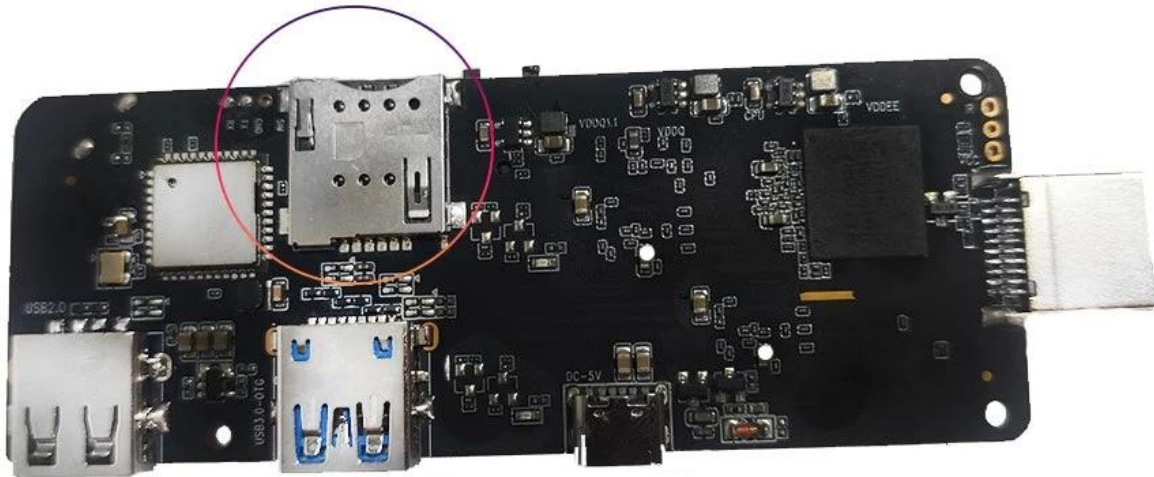

SIM card slot

Are you seeking a versatile and portable computing solution? Our Android Mini PC with WCDMA 4G/3G Dongle offers unmatched flexibility and convenience:

1. **Built-in 3G/4G SIM Card Slot:** Stay connected on the go with a dedicated SIM card slot for WCDMA 4G/3G networks, eliminating the need for external dongles or Wi-Fi connections.
2. **Powerful Performance:** Experience smooth multitasking and seamless operation powered by a high-performance processor and ample RAM.
3. **Android Operating System:** Enjoy the familiarity and versatility of the Android OS, with access to a vast ecosystem of apps, games, and productivity tools.