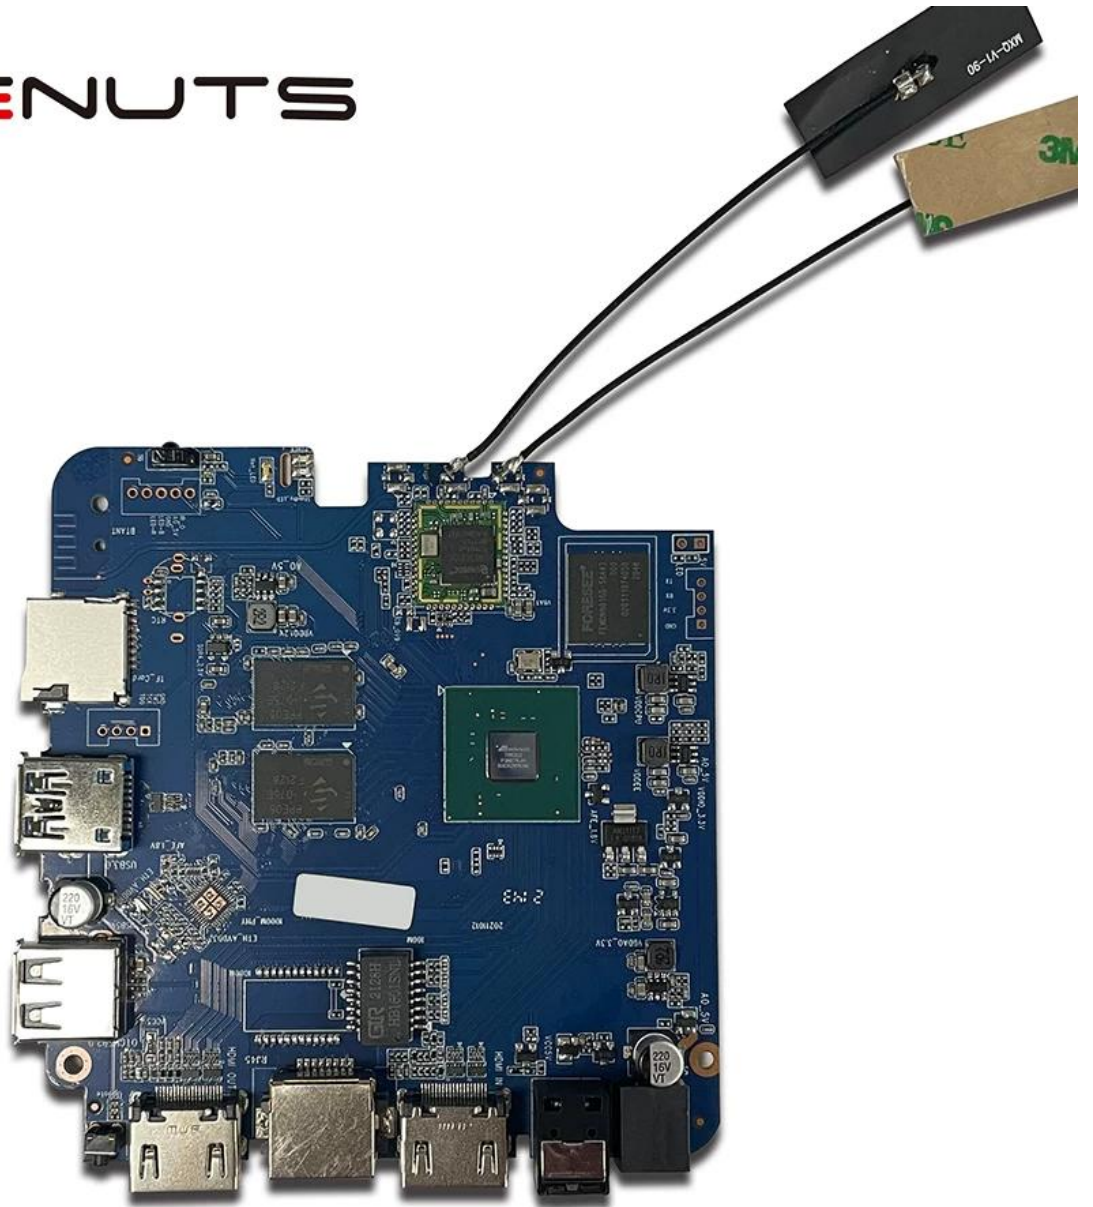

ONENUTS

Multi-core 32/64-bit CPU and 3D GPU with high performance	Powerful multimedia processing capability, supporting all mainstream video decoding including 8K/4K 10-bit AV1/H.265/VP9/AVS2	Supports all mainstream HDR standard including Dolby Vision, HDR10 and HLG	Unique Trulife picture quality enhancement engine, offering theater-like visual effect	Complete production-ready security solution, supporting secure boot, secure OS and mainstream DRMs
Ultra-high performance and ultra-low power consumption	Ultra-high SoC integration and rich peripheral interfaces	Complete IP license, including Dolby, DTS, etc.	Supports screen projection technology like DLNA, Miracast etc.	Provides mature turn-key solution for both split and AIO smart TV

The Amlogic T962E2 Chip is a game-changer in the realm of multimedia devices. Here's why it