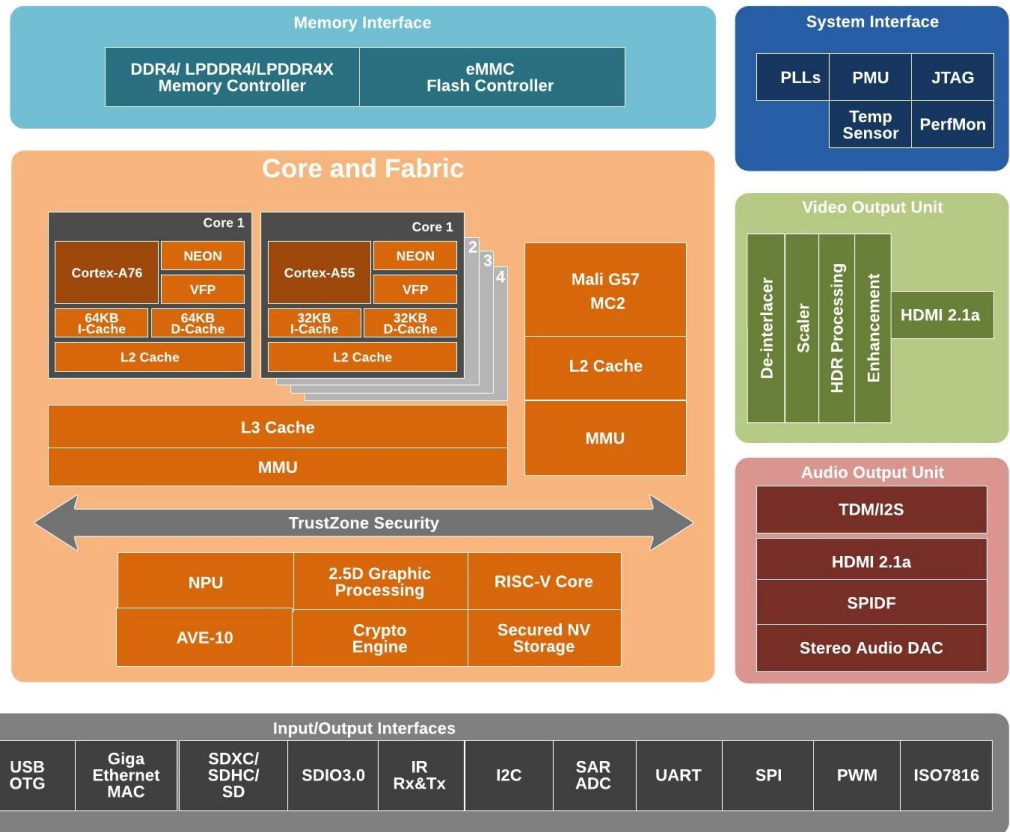

S928X

* Supported configuration: PCIe 2.0 port + USB 2.0 Host, or USB3.0 port without PCIe.