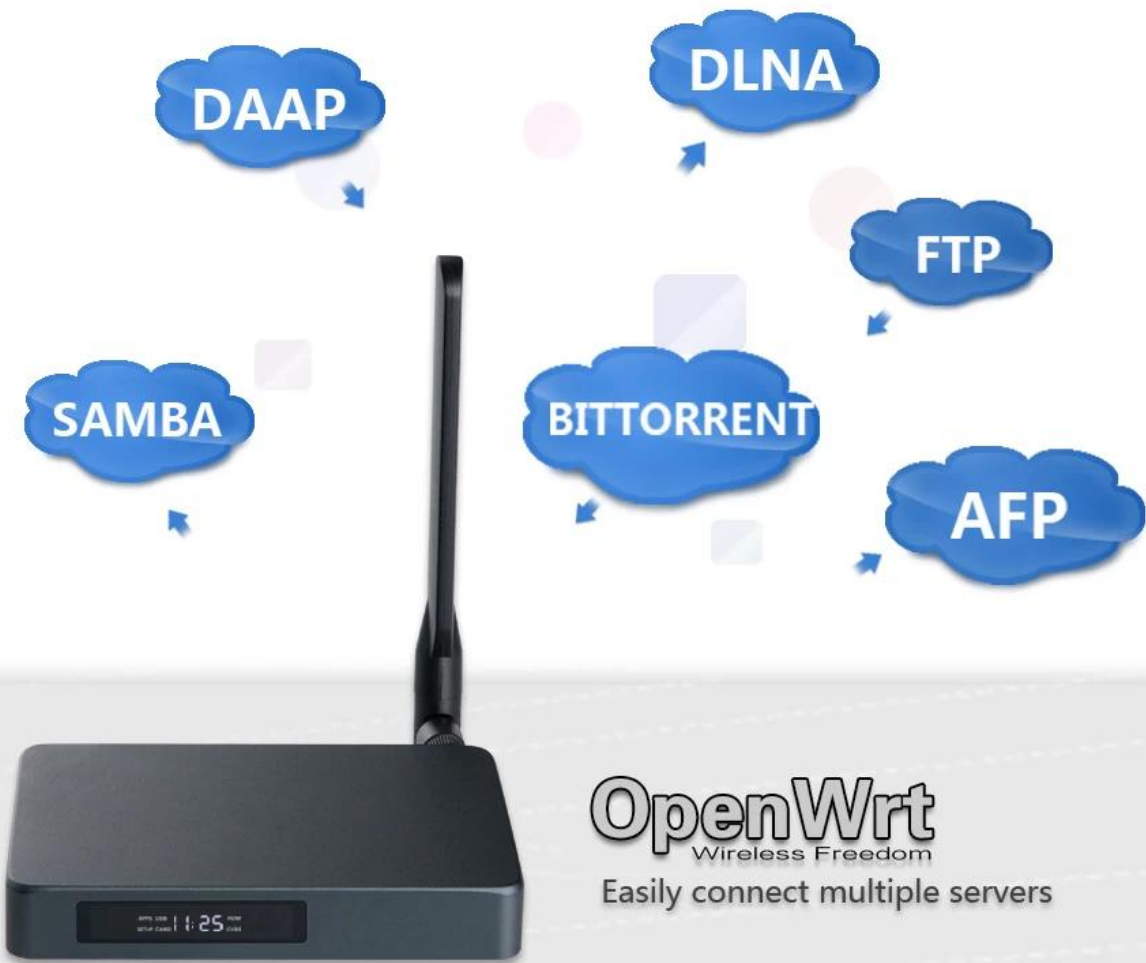

Smart BOX

4K
ULTRA HD

3D

SATA
3.0

4Core
64Bit

Video
Input

DVR

HDR

Copy and burn what you want

4.0
Bluetooth®

Bluetooth 4.0 makes it easy to connect your keyboard, mouse, game console, and more

SATA 3.0

4K **3D** **DVR**
ULTRA HD

Experience advanced media streaming with the Realtek RTD1295 SoC DDR4 2GB eMMC16GB HD SATA 3.0 USB3.0 [Android TV Box](#). This cutting-edge device offers seamless entertainment, supporting high-definition content and versatile connectivity.

Unlock Limitless Connectivity with Our Internet TV Box:

1. **Best HDMI Input Experience:** Enjoy crystal-clear video and audio quality with our advanced HDMI input technology, perfect for streaming, gaming, and more.
2. **Powered by Realtek RTD1295:** Benefit from high-performance processing power, smooth multimedia playback, and enhanced connectivity features.
3. **Seamless Streaming:** Stream your favorite movies, shows, and music from popular platforms