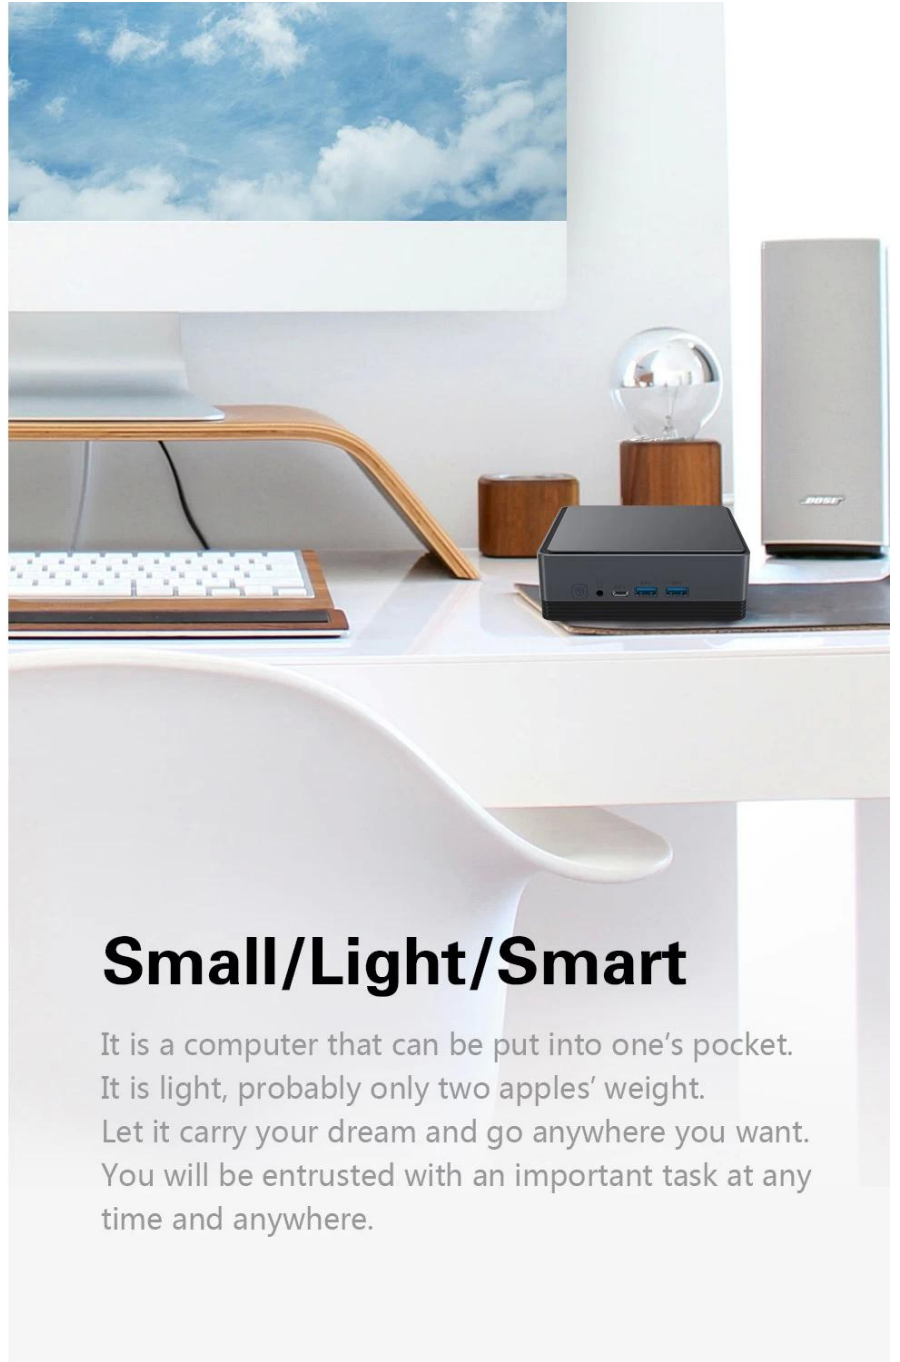

Mini PC is a portable PC that you can carry anywhere you go. It looks like a USB dongle that you can fit into your pocket. The Mini PC runs on the Android OS and if you connect it with any device such as a monitor you can convert them into an Android PC. But the purpose for which Mini PC is being used mostly is for creating entertainment on television. By plugging the device into the television, you can access on-demand streaming apps as you do on your mobile phone or computer. The Mini PC supports Wifi so you can easily connect it either from a wifi router or from your mobile phone.

① Press switch

② Open the top cover and replace the hard drive

③ Replacement completed and close the lid

-
-
-

-
-
-

Small/Light/Smart

It is a computer that can be put into one's pocket.
It is light, probably only two apples' weight.
Let it carry your dream and go anywhere you want.
You will be entrusted with an important task at any
time and anywhere.

Various Interfaces

Various interfaces such as HDMI, LAN, USB, etc. can bring you a smart and colorful enjoyment.

size: 125×112×43.5mm

Our [Intel Mini PC](#) packs a powerful punch with its cutting-edge Intel technology. Experience lightning-fast processing speeds, seamless multitasking, and a world of possibilities in a tiny package. From handling office tasks with ease to delivering immersive multimedia experiences, it's your all-in-one solution.