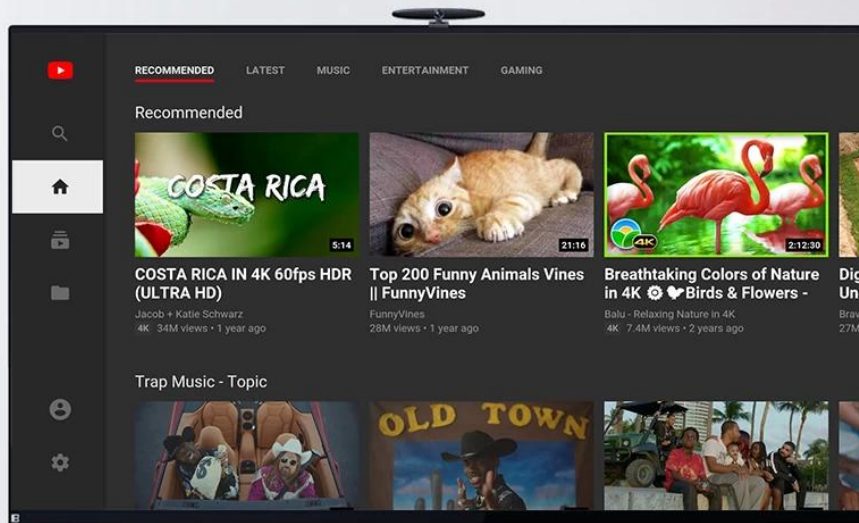

You can connect the [Google TV box](#) with your television with the help of an HDMI port. To access the content on the Google TV box, you need to pair an internet connection with the medium of wifi. Once the connection is established, you can use the TV Box to perform multiple operations on your TV. A great advantage that you will get from the Google TV box is that you can use Google to search for anything you want. There are also features like Google Search Assistant with the help of which you can search anything on the internet with just your voice.

ONENUTS cube

Control your TV hands-free
from across the room

Built-in
2W speaker

Far-field
voice control

Built-in
microphone

Powered by
androidtv

ALL IN ONE

Onenuts cube = OTT TV BOX + Ai speaker + Ai assistant

It's a TV box

When the TV screen is on, it is a TV box
you can do everything you do on the TV box

It's an Ai speaker

When the TV screen is off, it turns into an Ai speaker.
Now you just have to say what you want to do.