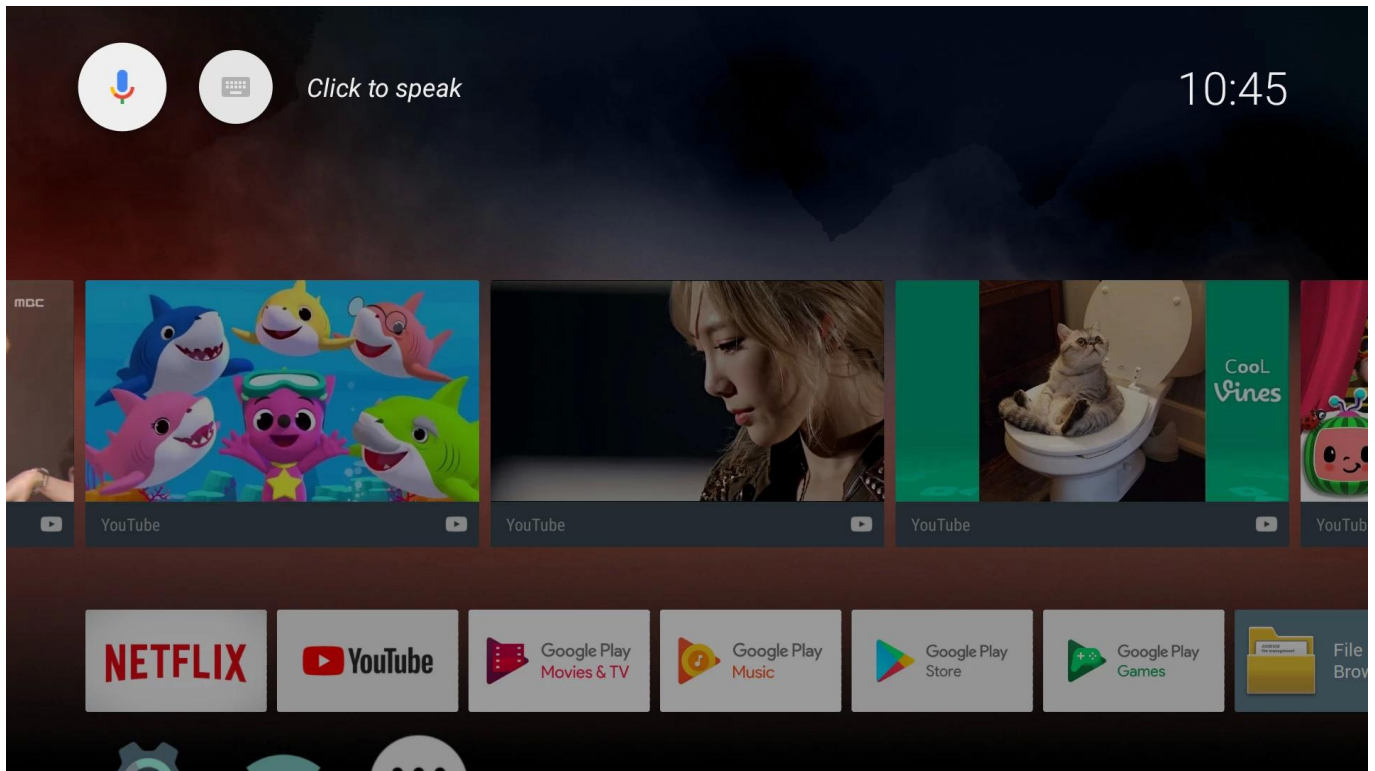

You can connect the [Google TV box](#) with your television with the help of an HDMI port. To access the content on the Google TV box, you need to pair an internet connection with the medium of wifi. Once the connection is established, you can use the TV Box to perform multiple operations on your TV. A great advantage that you will get from the Google TV box is that you can use Google to search for anything you want. There are also features like Google Search Assistant with the help of which you can search anything on the internet with just your voice.

Enjoy what you want to watch in anytime

Discover a new dimension of entertainment with our [Google TV Box](#). Unlock a world of options and seamless streaming on your television. This feature-rich device brings the power of Google to your fingertips, offering a user-friendly interface, diverse apps, and an immersive viewing experience. Elevate your entertainment with the latest technology and explore endless possibilities. Our Google TV Box is your gateway to a smarter, more connected viewing experience. Upgrade your home entertainment setup and enjoy the convenience and innovation that comes with our advanced Google TV Box.