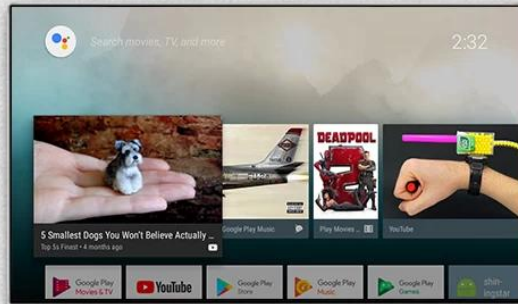

You can connect the [Google TV box](#) with your television with the help of an HDMI port. To access the content on the Google TV box, you need to pair an internet connection with the medium of wifi. Once the connection is established, you can use the TV Box to perform multiple operations on your TV. A great advantage that you will get from the Google TV box is that you can use Google to search for anything you want. There are also features like Google Search Assistant with the help of which you can search anything on the internet with just your voice.

ONENUTS cube

Control your TV hands-free
from across the room

Built-in
2W speaker

Far-field
voice control

Built-in
microphone

Powered by
androidtv

ALL IN ONE

Onenuts cube = OTT TV BOX + Ai speaker + Ai assistant

It's a TV box

When the TV screen is on, it is a TV box
you can do everything you do on the TV box

It's an Ai speaker

When the TV screen is off, it turns into an Ai speaker.
Now you just have to say what you want to do.

Enjoy what you want to watch in anytime

Discover a new dimension of entertainment with our [Google TV Box](#). Unlock a world of options and seamless streaming on your television. This feature-rich device brings the power of Google to your fingertips, offering a user-friendly interface, diverse apps, and an immersive viewing experience. Elevate your entertainment with the latest technology and explore endless possibilities. Our Google TV Box is your gateway to a smarter, more connected viewing experience. Upgrade your home entertainment setup and enjoy the convenience and innovation that comes with our advanced Google TV Box.