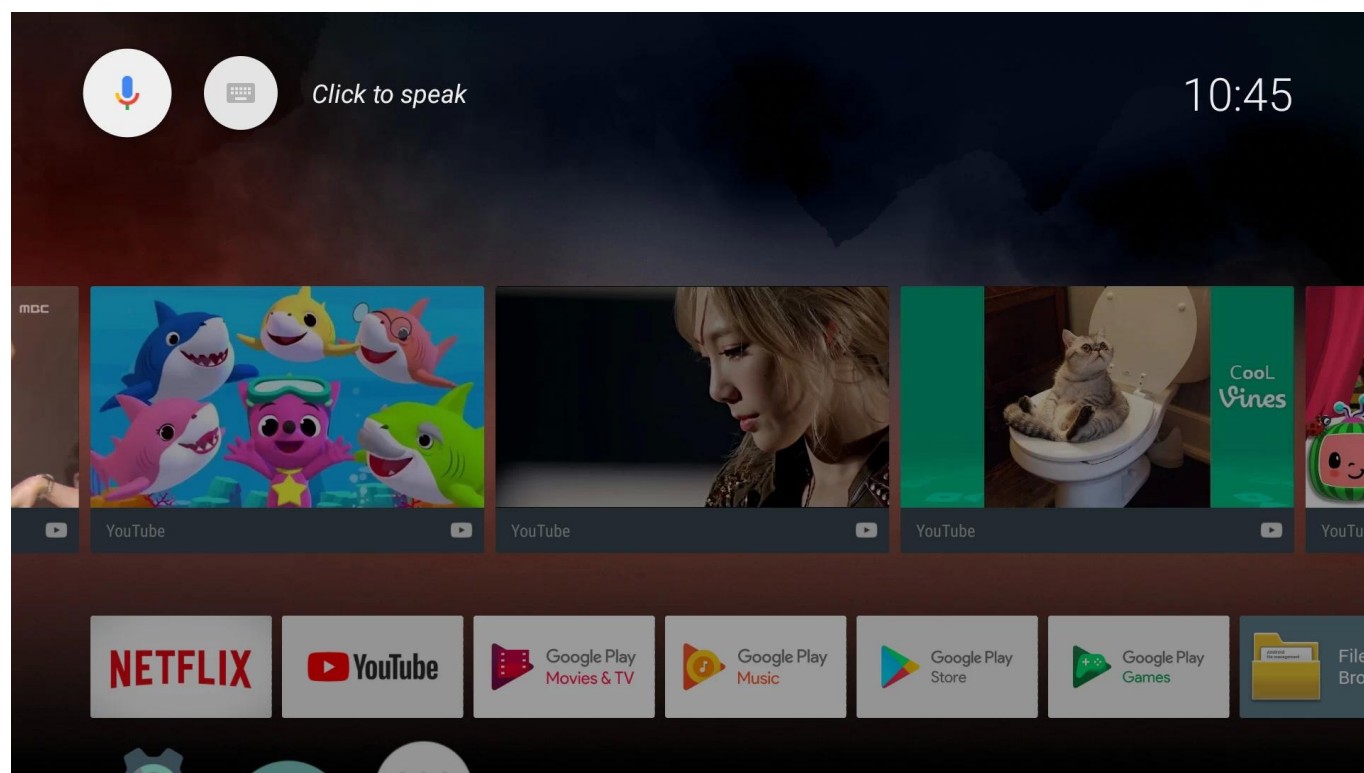

Explore Limitless Options with Our Google TV Box - Elevate Your Entertainment Experience

Specifications	
Model No.	Onenuts Nut 9 Google TV Box
CPU	Amlogic S905X Quad-Core 64-bit Cortex-A53 up to 1.5GHz
GPU	Penta-Core Mali-450 up to 750Mhz+
ROM	2GB DDR3
Internal Storage	16GB EMMC
Resolution	4K(3840 X 2160) up to 60Hz
OS	Android 7.1 ATV
Video&Audio Format	
Support Decoder format	VP9-10/H.265-10/MVC/MPEG-1/2/4 VC-1/WMV/AVS/AVS+/RealVideo/MJPEG/H.264/JPEG
Support Media format	Avi/Rm/Rmvp/Ts/Vob/Mkv/Mov/ISO/wmv/asf/flv/dat/mpg/mpeg
Support Music format	MP3/WMA/AAC/WAV/OGG/AC3/DDP/TrueHD/DTS/DTS/HD/FLAC/APE
Support Photo format	HD JPEG/BMP/GIF/PNG/TIFF
OSD type of languages	English/French/German/Spanish/Italian/ etc multilateral languages
Output & Input	
USB host	2 High speed USB 2.0 (1 OTG and 1 HOST), support UDISK and USB HDD
Card reader	TF cards
HDMI	HDMI 2.0a transmitter With 3D, HDR, CEC
LAN	Ethernet:10/100M, standard RJ-45
Wireless	2.4G/5G (802.11b/g/n/AC) WiFi +BT