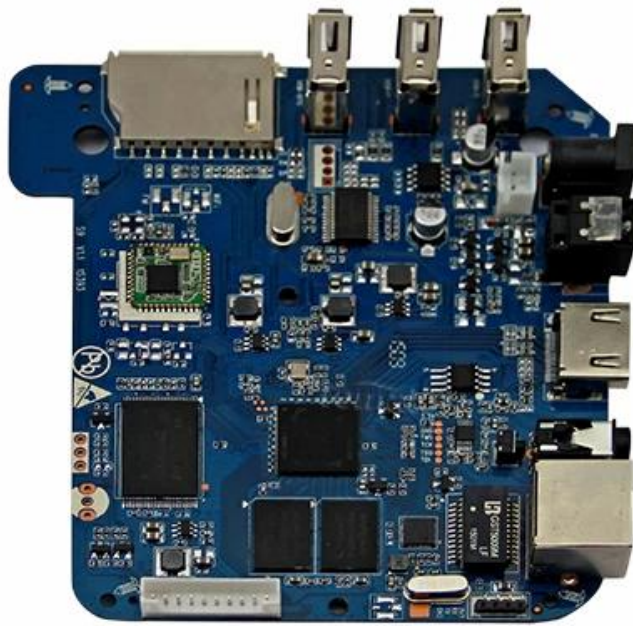

Google Android 5.1 tv box chipset S905 Quad core HDMI 2.0 4K S9

Hardware Specifications	
Model No.	S9
CPU	Amlogic S905 Quad Core ARM Cortex™-A53 CPU up to 2.0 GHz (DVFS)
GPU	Penta-Core Mali-450 Up to 750Mhz+
FLASH	8GB
DDR3	1GB DDR3
Moudle	Aluminium: Black Color
Power	
Power Supply	DC 5V/2A
Power Indicator (LED)	LED indicator, working: Blue, Standby: Red Standby Power: <0.5W
Software	
OS	Android™ 5.1 Lollipop
Video	H.265 HEVC MP-10@L5.1 up to 4Kx2K@60fps
	H.264 AVC HP™@L5.1 up to 4Kx2K@30fps
	H.264 MVC up to 1080P@60fps
	MPEG-4 ASP@L5 up to 1080P@60fps (ISO-14496)
	WMV/VC-1 SP/MP/AP up to 1080P@60fps
	AVS-P16(AVS+) /AVS-P2 Profile up to 1080P@60fps
	MPEG-2 MP/HL up to 1080P@60fps (ISO-13818)
	MPEG-1 MP/HL up to 1080P@60fps (ISO-11172)
	RealVideo 8/9/10 up to 1080P
	WebM up to VGA
	Multiple Language and Multiple Format Sub-title Video Support
	MJPEG and JPEG Unlimited Pixel Resolution Decoding(ISO/IEC-10918)
	Supports JPEG Thumbnail, Scaling, Rotation and Transition effects
Supports *.mkv,*.wmv,*.mpg, *.mpeg, *.dat, *.avi, *.mov, *.iso, *.mp4, *.rm and *.jpg file Formats	
Audio	Low Power MediaCPU with DSP Audio Processing
	Supports MP3, AAC, WMA, RM, FLAC, Ogg and Programmable with 5.1 down-mixing
	Built-in SPDIF/IEC958 and PCM Serial Digital Audio input/output
Image	HD JPEG, BMP, GIF, PNG, TIF
Support language	Chinese, English, Germany, Japanese, Korea etc. Multi languages
I/O	
1*HDMI™	4K*2K UHD Output, HDMI™ 2.0
1*AV OUT	480i/576i Standard Definition output
3*USB	2*USBHost Port , 1*USB Device
1*OPTICAL	Digital Audio output
1*RJ45	Ethernet Interface, 1000M LAN
1*SD™/MMC CARD	Support 4GB/8GB/16GB/32GB/64GB
Appliactions	

Picture Show

Indicator

USB*3

SD/MMC Card

S905

64-Bit
Quad Core
Cortex A53

4K

H.265
@60fps

HDMI 2.0
HDCP 2.2

TSMC
28NM

DRM

64 bit CPU,

While maintaining the same power consumption, the computing power of CPU has also been greatly improved.

With 4K2K decoding capabilities,
it make 4K become the standard.