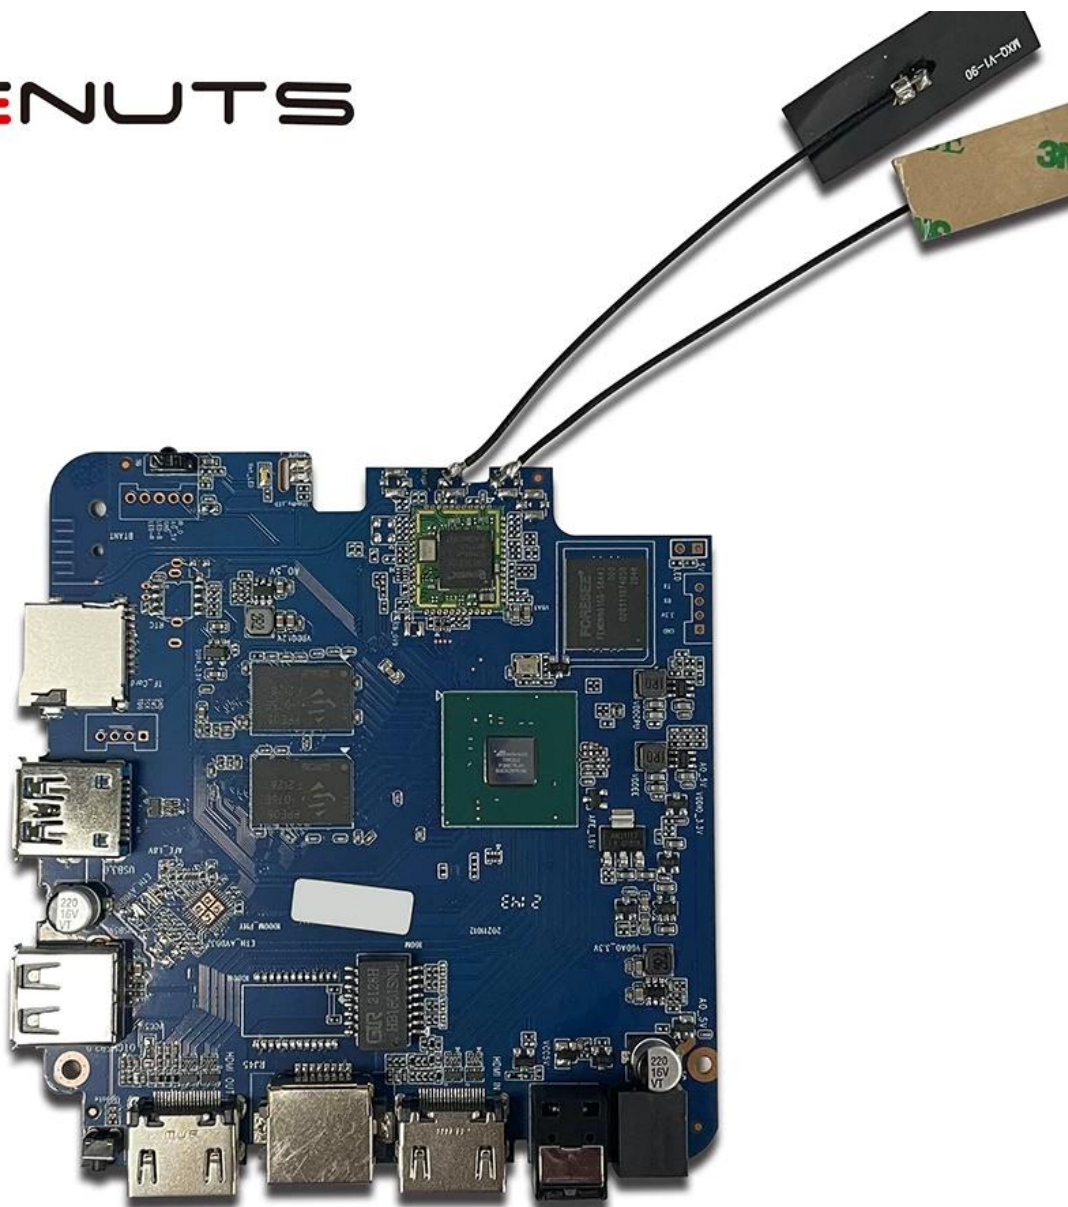

ONENUTS

Multi-core 32/64-bit CPU and 3D GPU with high performance	Powerful multimedia processing capability, supporting all mainstream video decoding including 8K/4K 10-bit AV1/H.265/VP9/AVS2	Supports all mainstream HDR standard including Dolby Vision, HDR10 and HLG	Unique Trulife picture quality enhancement engine, offering theater-like visual effect	Complete production-ready security solution, supporting secure boot, secure OS and mainstream DRMs
Ultra-high performance and ultra-low power consumption	Ultra-high SoC integration and rich peripheral interfaces	Complete IP license, including Dolby, DTS, etc.	Supports screen projection technology like DLNA, Miracast etc.	Provides mature turn-key solution for both split and AIO smart TV

Welcome to our innovative media player with HDMI input, designed to redefine how you experience