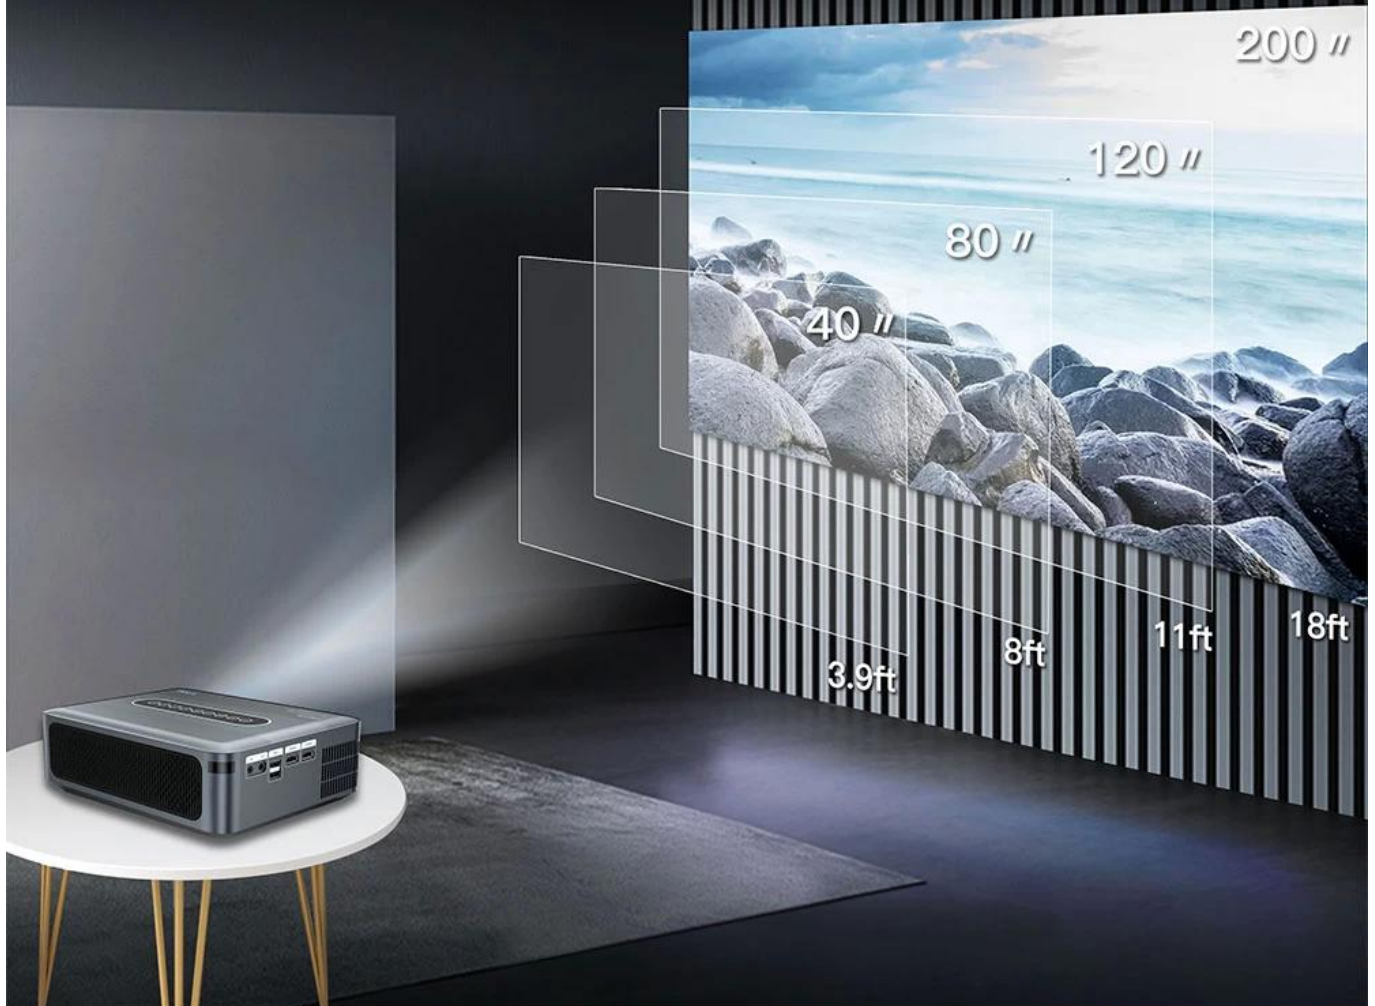

Large projection screen can be projected at close range

In 8ft distance it can project 80 inch 1080P HD large screen.
Make your living room like a private home theater!