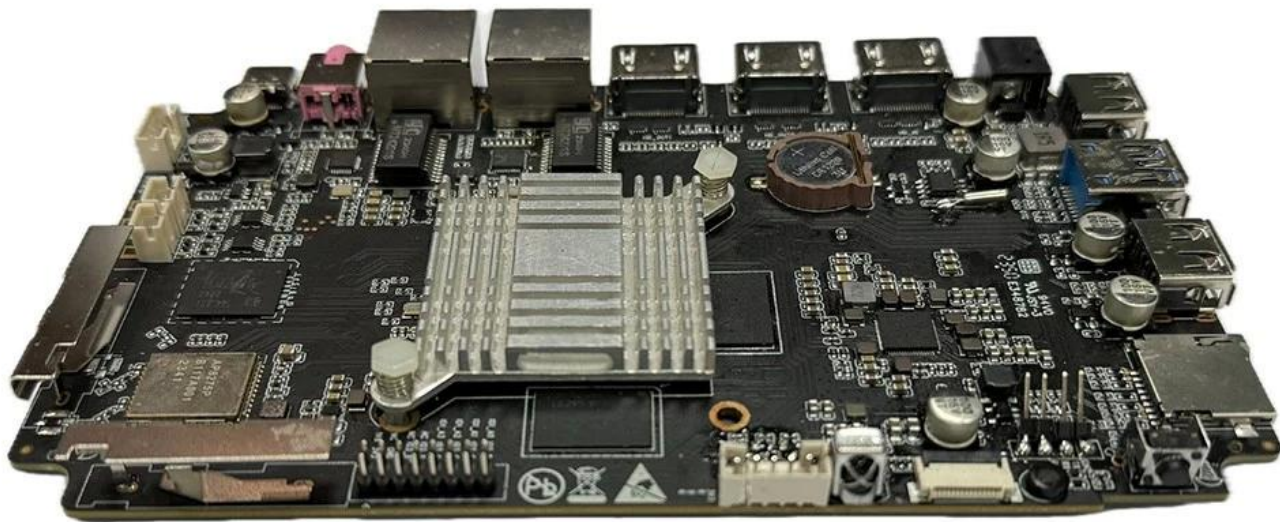

RK3588: Redefining Smart TV Box Innovation

Rockchip

RK3588

A high performance, low power AIoT processor

The graphic features the Rockchip logo in white on a dark blue background with glowing circuit traces. To the right, a stylized chip is depicted with a blue and yellow gradient, labeled 'Rockchip RK3588'.

Typical Application Diagram – AIoT

Introducing the RK3588 Smart TV Box, a groundbreaking innovation that transcends conventional entertainment boundaries. This device stands as a testament to technological excellence, providing users with an immersive and unparalleled viewing experience.

At the core of the RK3588 is its Octa-Core processor, a powerhouse that ensures swift and responsive performance. Whether you're streaming high-definition content, engaging in gaming marathons, or multitasking with various applications, the RK3588 handles it all effortlessly. The result is a seamless and smooth entertainment experience that raises the bar for smart TV boxes.

In addition to its remarkable processing power, the RK3588 is equipped with Wi-Fi 6E technology. Say goodbye to buffering and lag as this device ensures lightning-fast connectivity, allowing you to stream, download, and interact with online content seamlessly. The integration of Wi-Fi 6E reflects our commitment to staying ahead of the curve in delivering the best possible user experience.