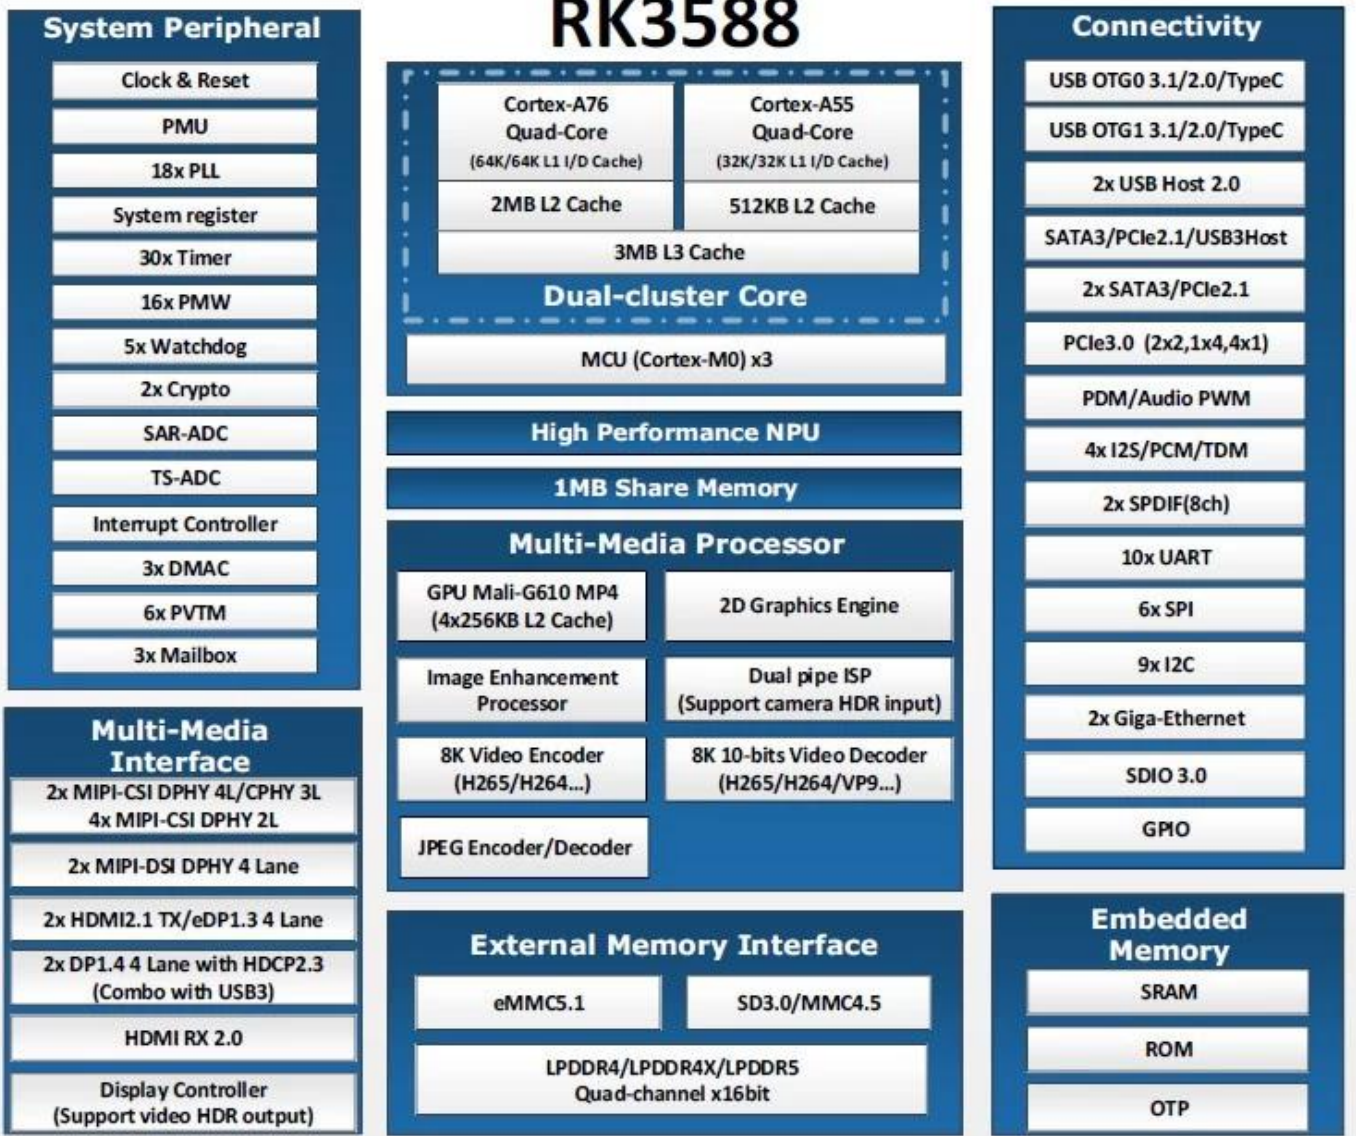

RK3588: Redefining Smart TV Box Innovation

Rockchip

RK3588

A high performance, low power AIoT processor

The graphic features the Rockchip logo in white on a dark blue background with glowing circuit traces. To the right, a stylized chip is depicted with a blue and yellow gradient, labeled 'Rockchip RK3588'.

Typical Application Diagram – AIoT

Introducing the RK3588 Smart TV Box, a groundbreaking innovation that transcends conventional entertainment boundaries. This device stands as a testament to technological excellence, providing users with an immersive and unparalleled viewing experience.

At the core of the RK3588 is its Octa-Core processor, a powerhouse that ensures swift and responsive performance. Whether you're streaming high-definition content, engaging in gaming marathons, or multitasking with various applications, the RK3588 handles it all effortlessly. The result is a seamless and smooth entertainment experience that raises the bar for smart TV boxes.