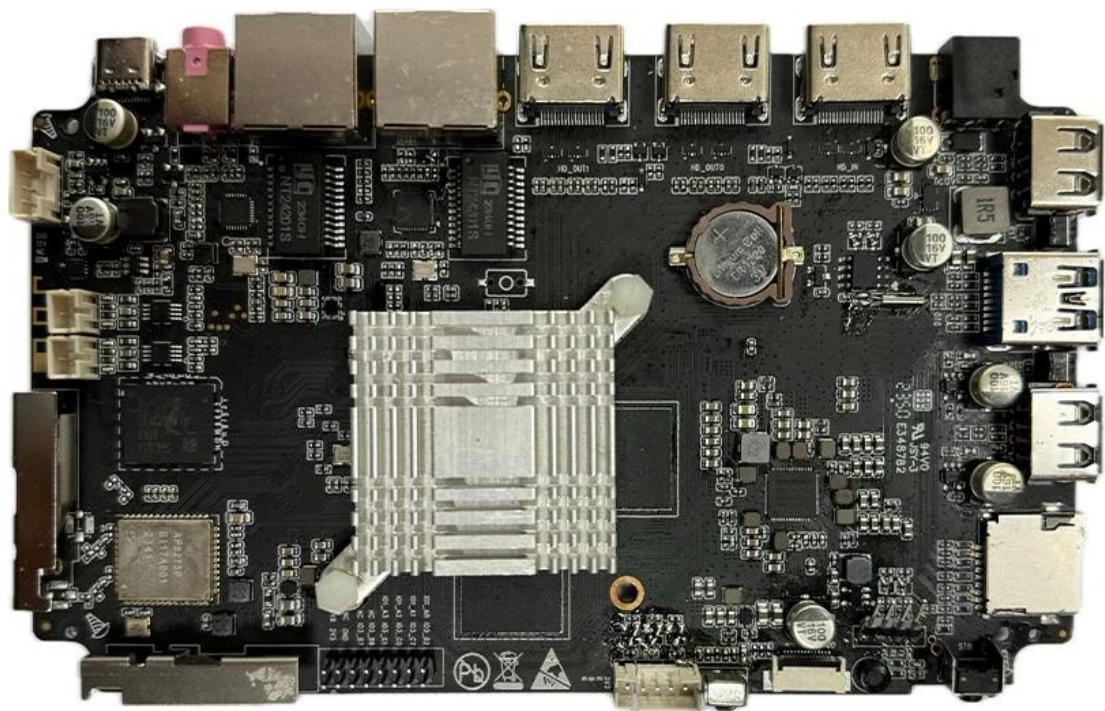

RK3588: Redefining Smart TV Box Innovation

Rockchip

RK3588

A high performance, low power AIoT processor

The graphic features the Rockchip logo in white on a dark blue background with glowing circuit traces. To the right, a stylized chip is depicted with a blue and yellow gradient, labeled 'Rockchip RK3588'.

Typical Application Diagram – AIoT

Introducing the RK3588 Smart TV Box, a groundbreaking innovation that transcends conventional entertainment boundaries. This device stands as a testament to technological excellence, providing users with an immersive and unparalleled viewing experience.

At the core of the RK3588 is its Octa-Core processor, a powerhouse that ensures swift and responsive performance. Whether you're streaming high-definition content, engaging in gaming marathons, or multitasking with various applications, the RK3588 handles it all effortlessly. The result is a seamless and smooth entertainment experience that raises the bar for smart TV boxes.