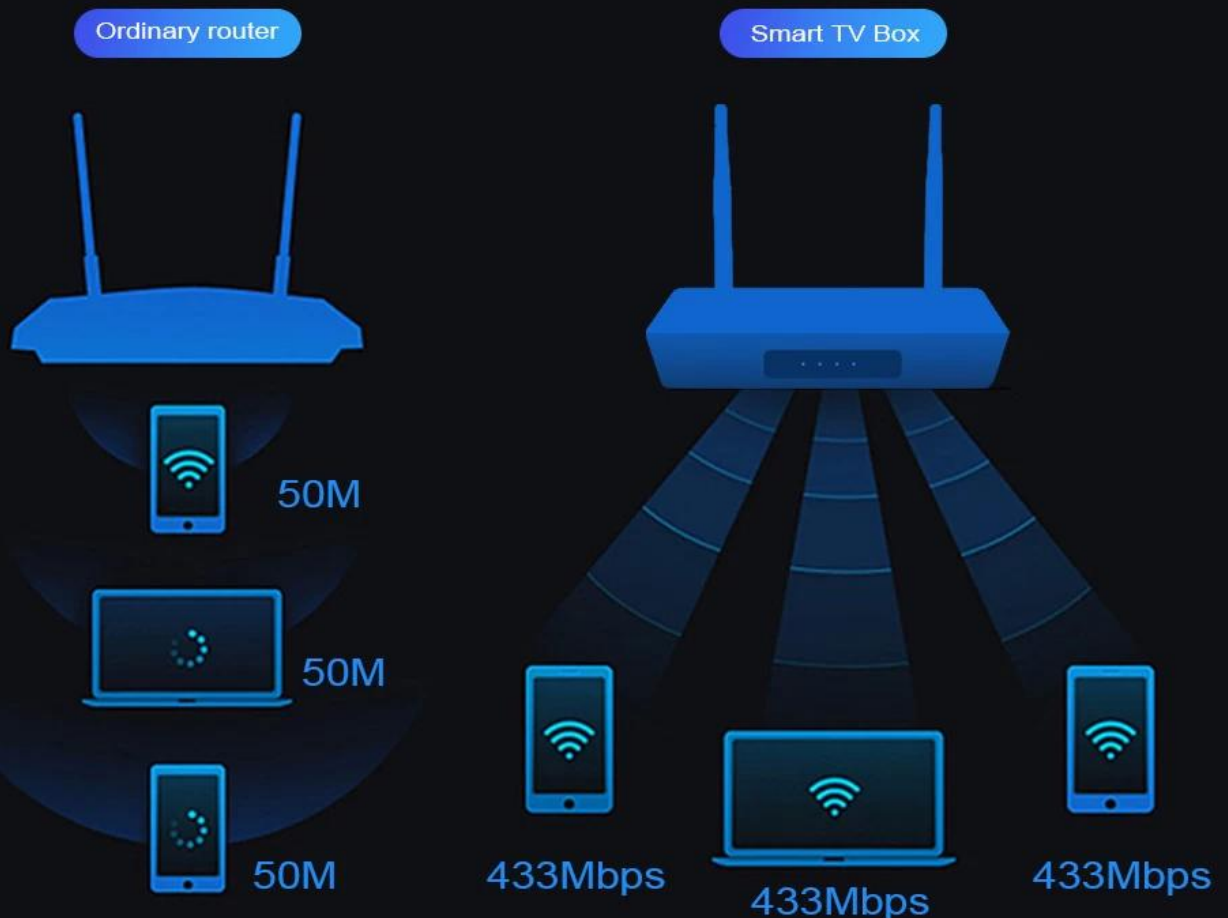

Router Software	
User Management	Support
WIFI Pattern	Low/Middle/High
Language	Chinese/English
Advanced Function	Administrator network/ Visitor network
Others	
Image	HD JPEG, BMP, GIF, PNG, TIF
Language	English French German Spanish Italian etc multilateral languages
Option	Browse all video websites, support Netflix, Hulu, Flixster, Youtube, etc. Apps download freely form android market, amazon app store etc. Local Media playback, Support HDD, U Disck, TF Card. Support Email,office suit etc. Support DLNA function. Support 2.4G wireless mouse/keyboard.

No Delay in Network

Mimo technology can simultaneously transfer data to multiple users.
One-to-one wifi service, fast speed, games and movies more fun.