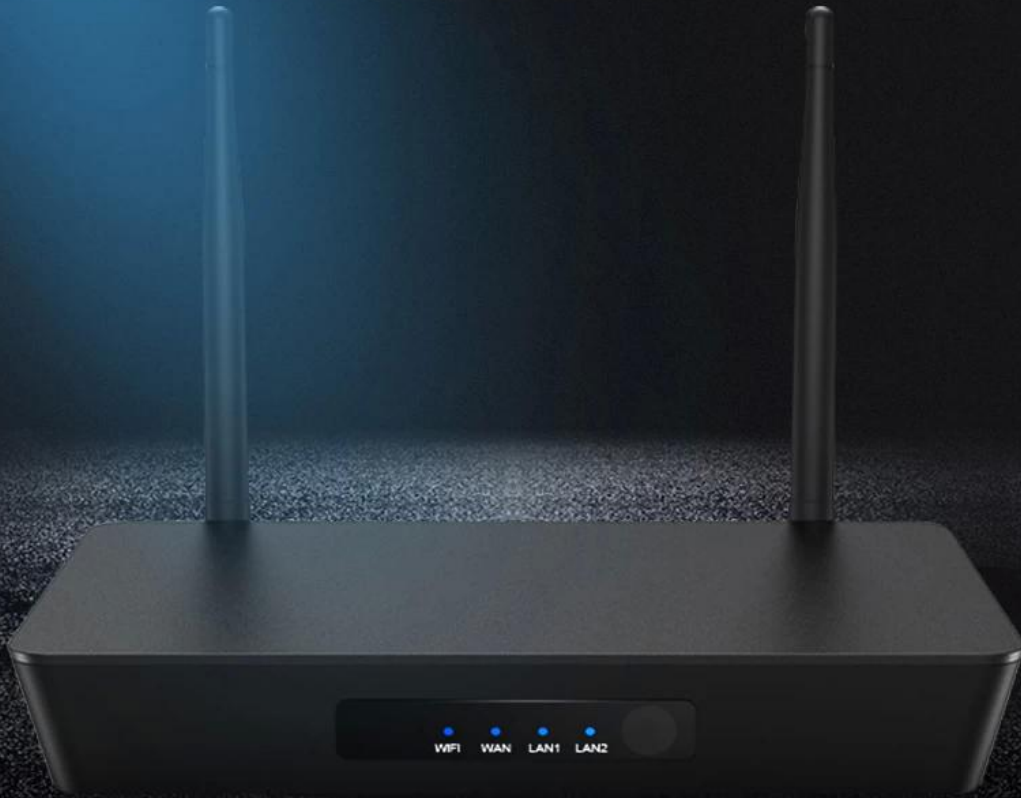

Empower Your Home Entertainment 2-in-1 Streaming Media Player

Highlights

1. Two Chips- Amlogic S905W + SIFLOWER SF16A18.
2. Android TV Box And OTT TV Box with Router.
3. Support IR Receiver+2T2R.
4. Dual band 2.4G/5G WIFI with Antenna.
5. Ultra HD4K*2K Video decoding.

S905W

Cortex A53

SIFLOWER

SF16A18

High-end smart Router

**Strong
signal**

**Wide
coverage**

**Stable
network**