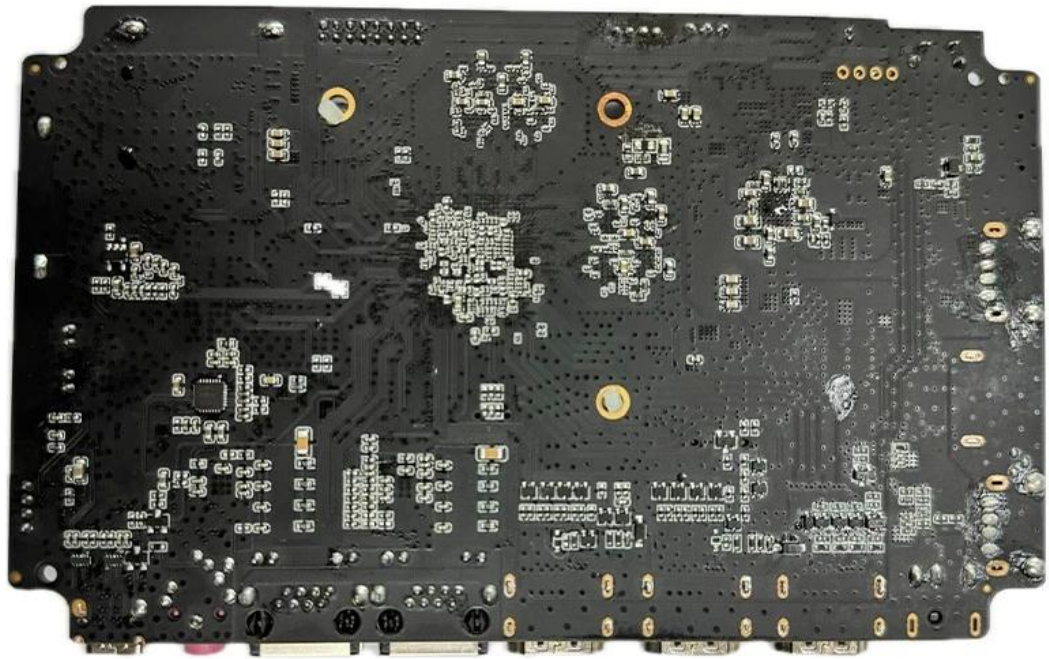

Set Top Box Powered by Rockchip RK3588 Octa-Core

RK3588

Typical Application Diagram – AIoT

Set Top Box Powered by Rockchip RK3588 Octa-Core

Product Description

Discover unparalleled performance with our cutting-edge Set Top Box powered by the Rockchip RK3588 Octa-Core processor. Immerse yourself in a world of seamless streaming, 8K resolution, and AI-enhanced features that redefine your entertainment experience. With lightning-fast processing, this device ensures smooth navigation and swift access to your favorite content.

Key Features:

- **Ultimate Processing Power:** The Octa-Core architecture of Rockchip RK3588 ensures lightning-fast performance, allowing you to enjoy high-end applications and content effortlessly.
- **8K UHD Streaming:** Elevate your viewing experience with stunning 8K Ultra HD resolution, bringing every detail to life for a cinematic feel in the comfort of your home.
- **AI Integration:** Experience smart features and AI enhancements that optimize content recommendations, voice control, and more, adapting to your preferences over time.
- **Seamless Connectivity:** Equipped with advanced connectivity options, including Wi-Fi 6E, USB 3.0, and Bluetooth 5.0, ensuring seamless data transfer and peripheral connections.

Unleashing the Future of Entertainment

Product Explanation

In a rapidly evolving landscape of home entertainment, our Set Top Box powered by Rockchip RK3588 Octa-Core stands out as a symbol of innovation and performance. The Octa-Core processor delivers a significant boost in processing power, ensuring that your device keeps up with the demands of modern content and applications.

Performance Redefined

The Rockchip RK3588 Octa-Core processor at the heart of our Set Top Box is engineered for exceptional performance. The eight cores work seamlessly to handle multitasking, gaming, and content streaming without compromise.