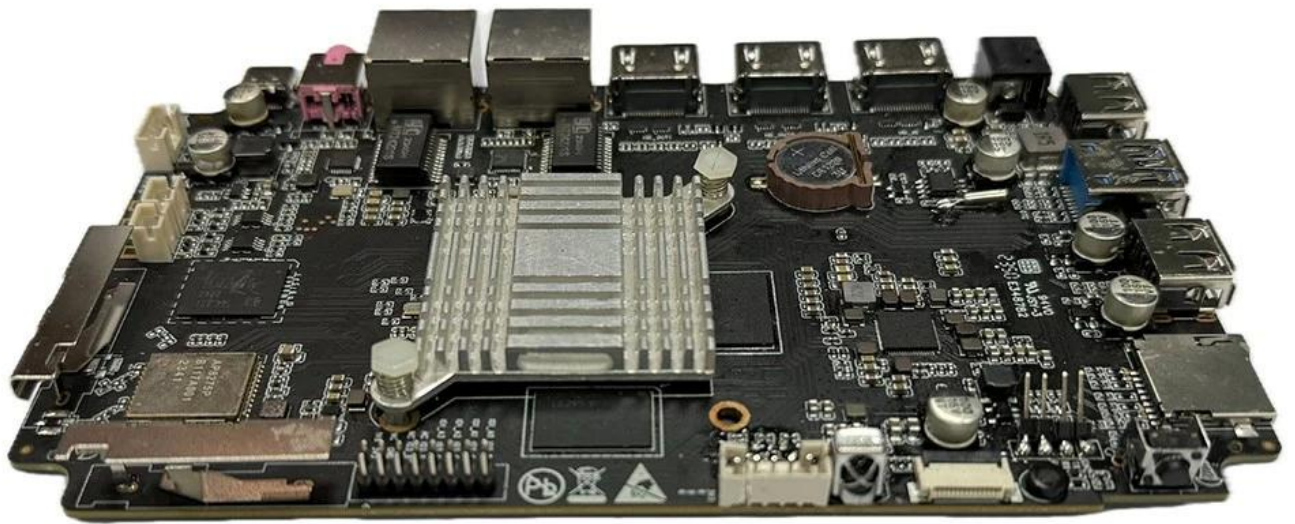

Set Top Box Powered by Rockchip RK3588 Octa-Core

RK3588

Typical Application Diagram – AIoT

Set Top Box Powered by Rockchip RK3588 Octa-Core

Product Description

Discover unparalleled performance with our cutting-edge Set Top Box powered by the Rockchip RK3588 Octa-Core processor. Immerse yourself in a world of seamless streaming, 8K resolution, and AI-enhanced features that redefine your entertainment experience. With lightning-fast processing, this device ensures smooth navigation and swift access to your favorite content.

Key Features:

- **Ultimate Processing Power:** The Octa-Core architecture of Rockchip RK3588 ensures lightning-fast performance, allowing you to enjoy high-end applications and content effortlessly.
- **8K UHD Streaming:** Elevate your viewing experience with stunning 8K Ultra HD resolution, bringing every detail to life for a cinematic feel in the comfort of your home.
- **AI Integration:** Experience smart features and AI enhancements that optimize content recommendations, voice control, and more, adapting to your preferences over time.
- **Seamless Connectivity:** Equipped with advanced connectivity options, including Wi-Fi 6E, USB 3.0, and Bluetooth 5.0, ensuring seamless data transfer and peripheral connections.

Product Highlights:

Our Set Top Box is designed for those who demand the best in entertainment technology. From gaming to streaming, this device ensures a smooth, responsive, and immersive experience, making it a versatile addition to your home entertainment setup.

Unleashing the Future of Entertainment

Product Explanation

In a rapidly evolving landscape of home entertainment, our Set Top Box powered by Rockchip RK3588 Octa-Core stands out as a symbol of innovation and performance. The Octa-Core processor delivers a significant boost in processing power, ensuring that your device keeps up with the demands of modern content and applications.