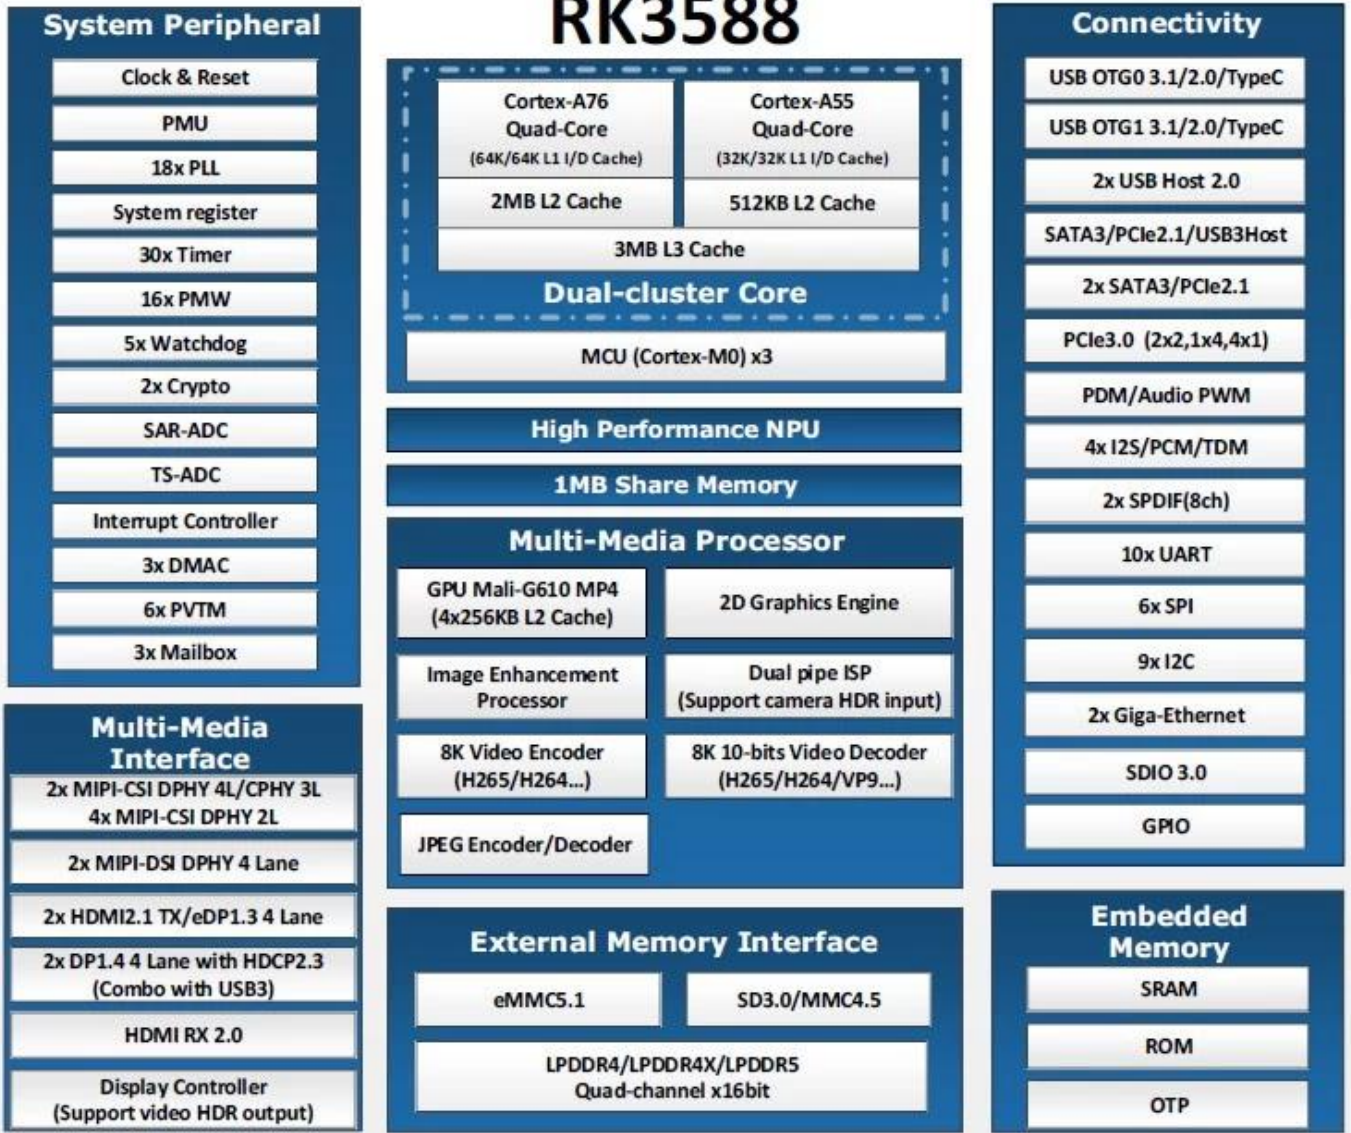

Set Top Box Powered by Rockchip RK3588 Octa-Core

RK3588

Typical Application Diagram – AIoT

Set Top Box Powered by Rockchip RK3588 Octa-Core

Product Description

Discover unparalleled performance with our cutting-edge Set Top Box powered by the Rockchip RK3588 Octa-Core processor. Immerse yourself in a world of seamless streaming, 8K resolution, and AI-enhanced features that redefine your entertainment experience. With lightning-fast processing, this device ensures smooth navigation and swift access to your favorite content.

Key Features:

- **Ultimate Processing Power:** The Octa-Core architecture of Rockchip RK3588 ensures lightning-fast performance, allowing you to enjoy high-end applications and content effortlessly.
- **8K UHD Streaming:** Elevate your viewing experience with stunning 8K Ultra HD resolution, bringing every detail to life for a cinematic feel in the comfort of your home.
- **AI Integration:** Experience smart features and AI enhancements that optimize content recommendations, voice control, and more, adapting to your preferences over time.
- **Seamless Connectivity:** Equipped with advanced connectivity options, including Wi-Fi 6E, USB 3.0, and Bluetooth 5.0, ensuring seamless data transfer and peripheral connections.