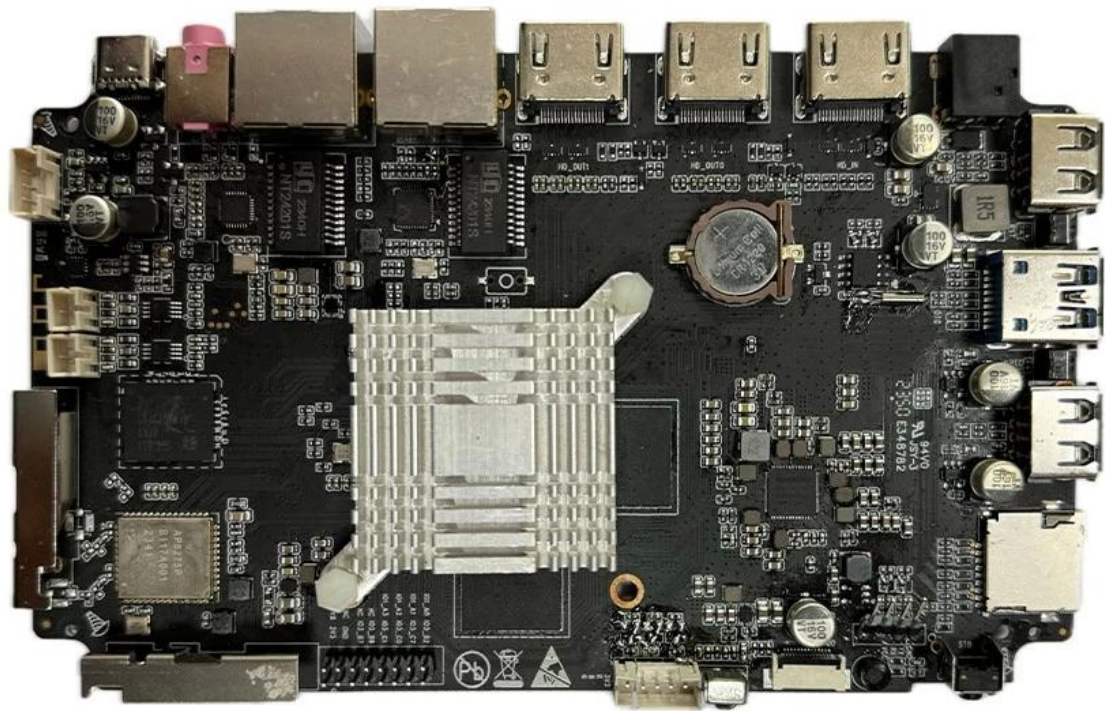

Set Top Box Powered by Rockchip RK3588 Octa-Core

RK3588

Typical Application Diagram – AIoT

Set Top Box Powered by Rockchip RK3588 Octa-Core

Product Description

Discover unparalleled performance with our cutting-edge Set Top Box powered by the Rockchip RK3588 Octa-Core processor. Immerse yourself in a world of seamless streaming, 8K resolution, and AI-enhanced features that redefine your entertainment experience. With lightning-fast processing, this device ensures smooth navigation and swift access to your favorite content.

Key Features:

- **Ultimate Processing Power:** The Octa-Core architecture of Rockchip RK3588 ensures lightning-fast performance, allowing you to enjoy high-end applications and content effortlessly.
- **8K UHD Streaming:** Elevate your viewing experience with stunning 8K Ultra HD resolution, bringing every detail to life for a cinematic feel in the comfort of your home.
- **AI Integration:** Experience smart features and AI enhancements that optimize content recommendations, voice control, and more, adapting to your preferences over time.
- **Seamless Connectivity:** Equipped with advanced connectivity options, including Wi-Fi 6E, USB 3.0, and Bluetooth 5.0, ensuring seamless data transfer and peripheral connections.

Product Highlights:

Our Set Top Box is designed for those who demand the best in entertainment technology. From gaming to streaming, this device ensures a smooth, responsive, and immersive experience, making it a versatile addition to your home entertainment setup.

Unleashing the Future of Entertainment

Product Explanation

In a rapidly evolving landscape of home entertainment, our Set Top Box powered by Rockchip RK3588 Octa-Core stands out as a symbol of innovation and performance. The Octa-Core processor delivers a significant boost in processing power, ensuring that your device keeps up with the demands of modern content and applications.