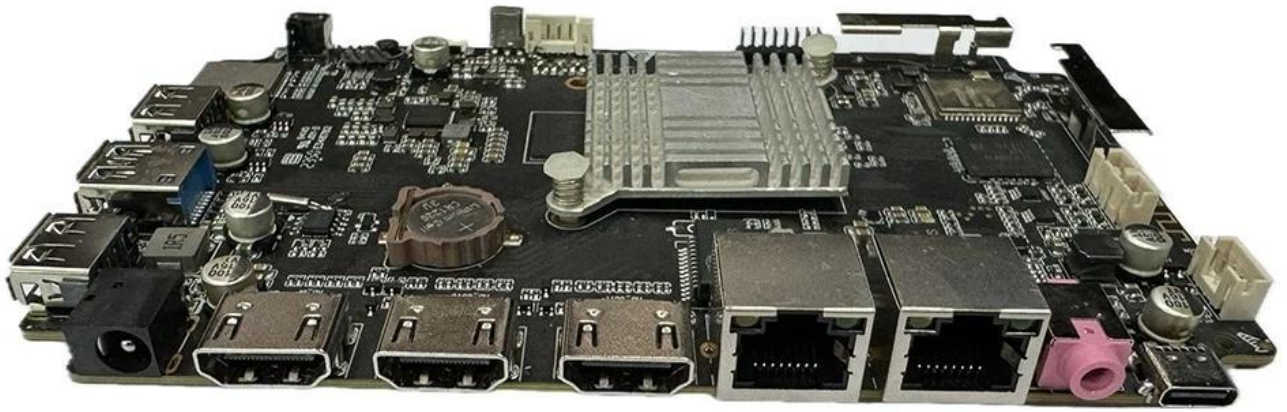

Set Top Box Powered by Rockchip RK3588 Octa-Core

RK3588

Typical Application Diagram – AIoT

Set Top Box Powered by Rockchip RK3588 Octa-Core

Product Description

Discover unparalleled performance with our cutting-edge Set Top Box powered by the Rockchip RK3588 Octa-Core processor. Immerse yourself in a world of seamless streaming, 8K resolution, and AI-enhanced features that redefine your entertainment experience. With lightning-fast processing, this device ensures smooth navigation and swift access to your favorite content.

Key Features:

- **Ultimate Processing Power:** The Octa-Core architecture of Rockchip RK3588 ensures lightning-fast performance, allowing you to enjoy high-end applications and content effortlessly.
- **8K UHD Streaming:** Elevate your viewing experience with stunning 8K Ultra HD resolution, bringing every detail to life for a cinematic feel in the comfort of your home.
- **AI Integration:** Experience smart features and AI enhancements that optimize content recommendations, voice control, and more, adapting to your preferences over time.
- **Seamless Connectivity:** Equipped with advanced connectivity options, including Wi-Fi 6E, USB 3.0, and Bluetooth 5.0, ensuring seamless data transfer and peripheral connections.

Product Highlights:

Our Set Top Box is designed for those who demand the best in entertainment technology. From gaming to streaming, this device ensures a smooth, responsive, and immersive experience, making it a versatile addition to your home entertainment setup.

Unleashing the Future of Entertainment

Product Explanation

In a rapidly evolving landscape of home entertainment, our Set Top Box powered by Rockchip RK3588 Octa-Core stands out as a symbol of innovation and performance. The Octa-Core processor delivers a significant boost in processing power, ensuring that your device keeps up with the demands of modern content and applications.