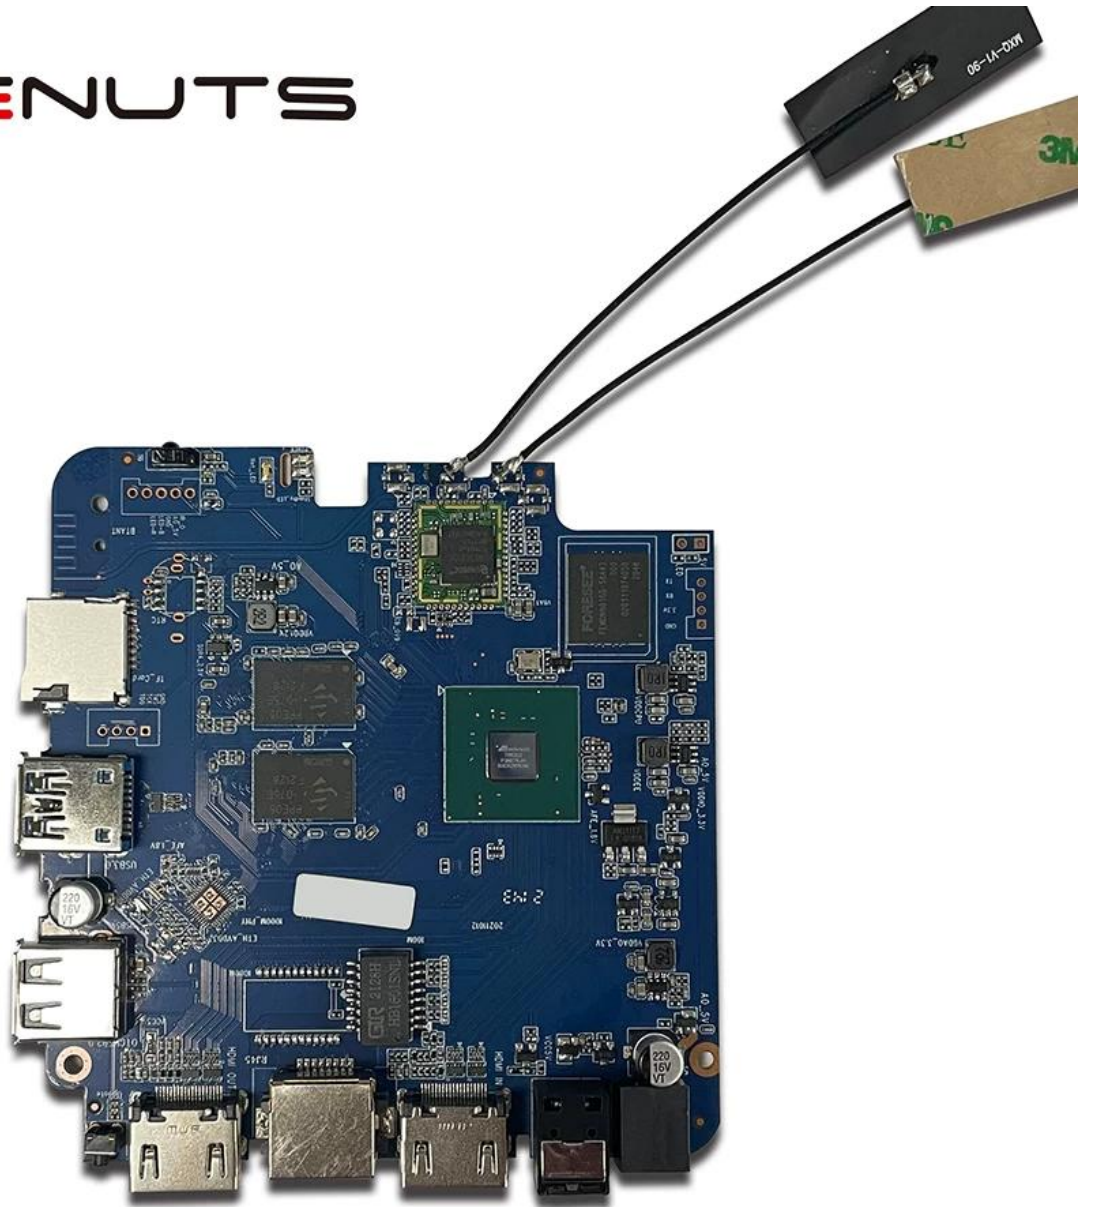

ONENUTS

Multi-core 32/64-bit CPU and 3D GPU with high performance	Powerful multimedia processing capability, supporting all mainstream video decoding including 8K/4K 10-bit AV1/H.265/VP9/AVS2	Supports all mainstream HDR standard including Dolby Vision, HDR10 and HLG	Unique Trulife picture quality enhancement engine, offering theater-like visual effect	Complete production-ready security solution, supporting secure boot, secure OS and mainstream DRMs
Ultra-high performance and ultra-low power consumption	Ultra-high SoC integration and rich peripheral interfaces	Complete IP license, including Dolby, DTS, etc.	Supports screen projection technology like DLNA, Miracast etc.	Provides mature turn-key solution for both split and AIO smart TV

Introducing our high-performance Smart TV Box with HDMI Input, designed to enhance your home