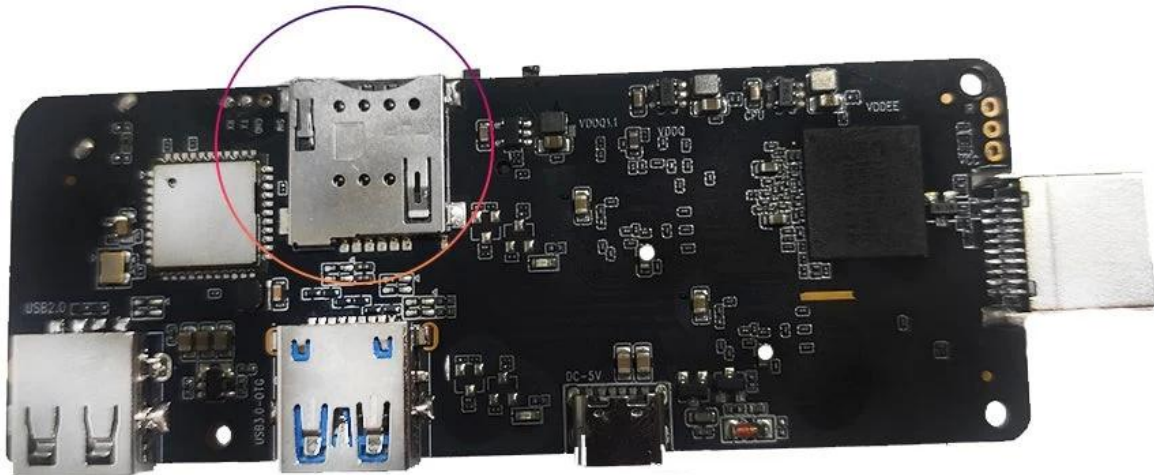

SIM card slot

The android tv box with 4g 5g lte is a revolutionary device that combines the power of a 4G LTE SIM card with the convenience of an Android TV stick. With this device, you can turn any television into a smart TV and enjoy a wide range of entertainment options.