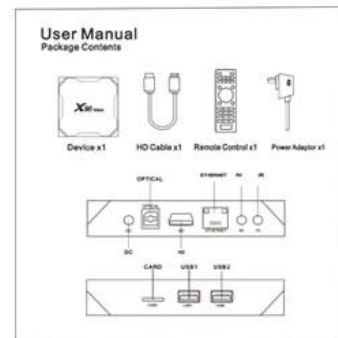

X96Max Smart Box

Elevate your entertainment with our [Android TV Box](#) featuring Android 8.1. Immerse yourself in seamless streaming, gaming, and more. This TV box combines cutting-edge technology with user-friendly features, offering a dynamic and immersive viewing experience. Transform your TV into a smart hub and enjoy the convenience of Android 8.1. Upgrade your entertainment setup now and redefine your TV experience with our Android TV Box.