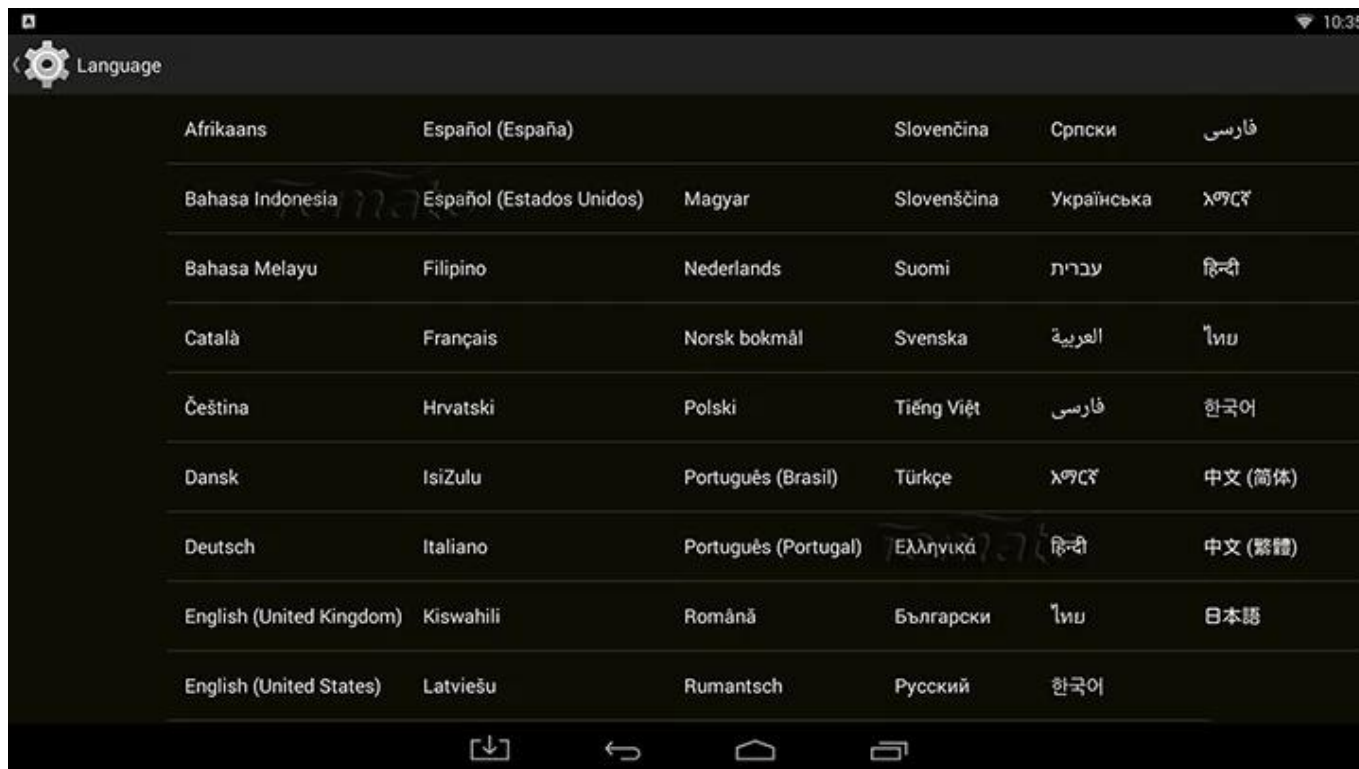

Our DLNA Mini Android Smart TV Box is designed to revolutionize your entertainment experience with advanced features and seamless connectivity options. As a versatile device, it combines the functionalities of a smart TV and a media player, offering a comprehensive solution for streaming, gaming, and app access.

Powerful Performance At the core of our Smart TV Box is a high-performance processor, ensuring smooth navigation, quick app launches, and responsive playback of multimedia content. Whether streaming movies, playing games, or browsing the web, our device delivers a seamless and enjoyable experience.

DLNA Support for Easy Content Sharing With DLNA support, you can effortlessly stream content from your smartphone, tablet, or PC to the TV screen. Share photos, videos, music, and more with friends and family, creating a personalized and immersive viewing experience.

Versatile Connectivity Options Our Smart TV Box offers versatile connectivity options, including HDMI, USB, Ethernet, Wi-Fi, and Bluetooth. Connect to your TV, sound system, external storage devices, and other peripherals with ease, expanding your entertainment setup and compatibility.

Android OS and App Access The Smart TV Box runs on the Android operating system, providing access to a wide range of apps, games, streaming services, and productivity tools. Customize your home screen, download your favorite apps, and enjoy a personalized entertainment experience tailored to your preferences.

Compact and User-Friendly Design The compact design of our Smart TV Box makes it ideal for any space, from living rooms to bedrooms and even travel setups. With a user-friendly interface and intuitive controls, navigating through content and settings is effortless, ensuring a smooth and enjoyable user experience.

HD and 4K Resolution Support Immerse yourself in stunning HD and 4K resolution with support for high-definition playback. Enjoy crisp, clear visuals with vibrant colors and lifelike detail,