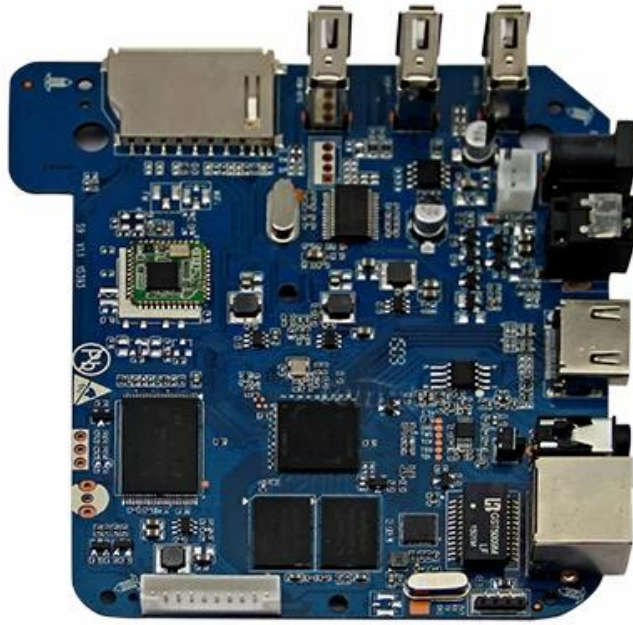

Amlogic S905 Quad Core Android 5.1 Pirulito 1G 8G 4K 2K UHD Saída Media Player S9

S9

Amlogic S905 Quad Core S9

New! Amlogic S905 Quad Core ARM Cortex™-A53 CPU
up to 2.0 GHz, 1GB/8GB H.265 4K2K Android 5.1 TV Box!

O que está na caixa ?

- 1 * Amlogic S905 Quad Core
- 1 * cabo HDMI
- 1 * Controle remoto
- 1 * adaptador de energia
- 1 *Manual do usuário

Picture Show

Indicator

USB*3

SD/MMC Card

S905

64-Bit
Quad Core
Cortex A53

4K

H.265
@60fps

HDMI 2.0
HDCP 2.2

TSMC
28NM

DRM

64 bit CPU,

While maintaining the same power consumption, the computing power of CPU has also been greatly improved.

With 4K2K decoding capabilities,
it make 4K become the standard.