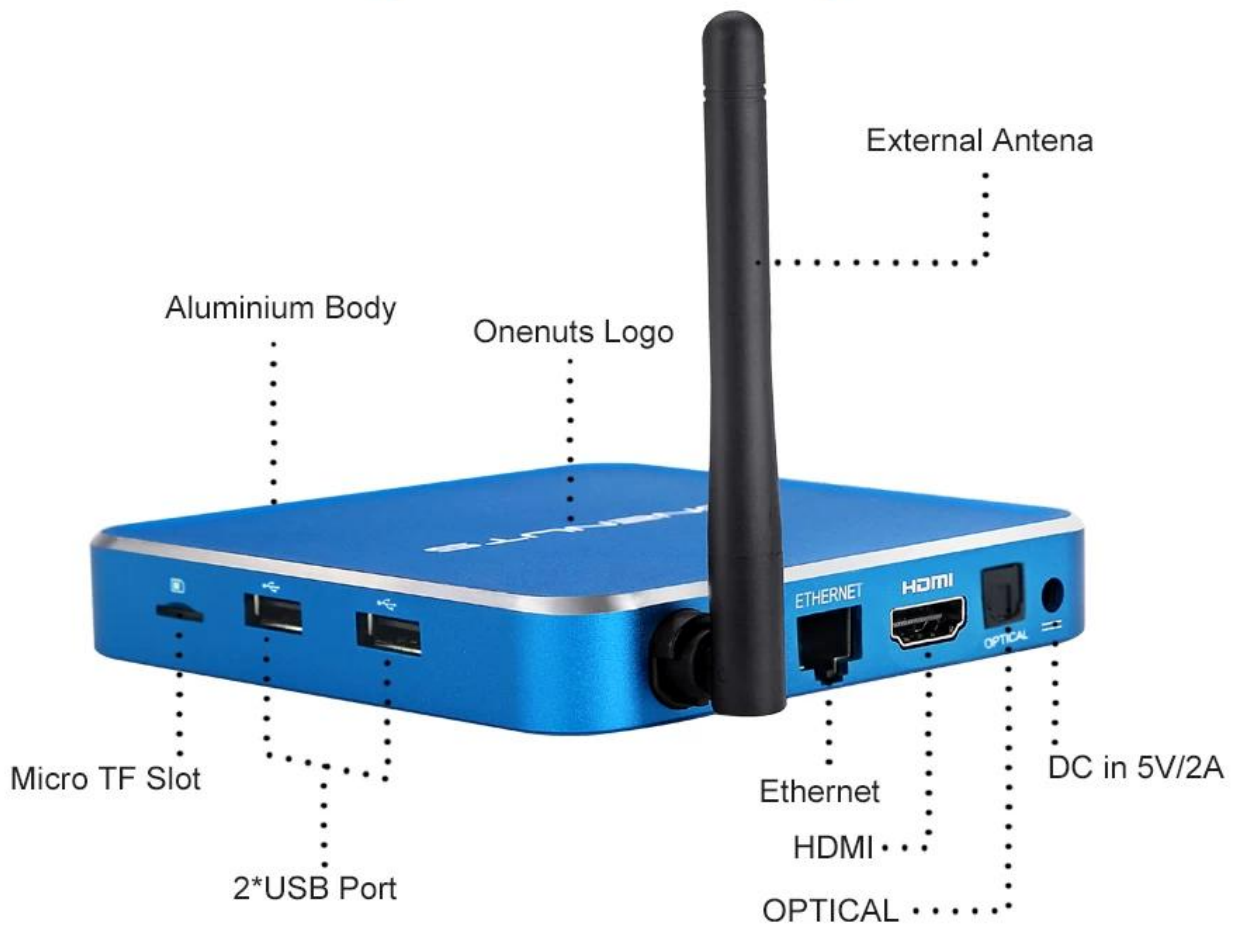

Product structure