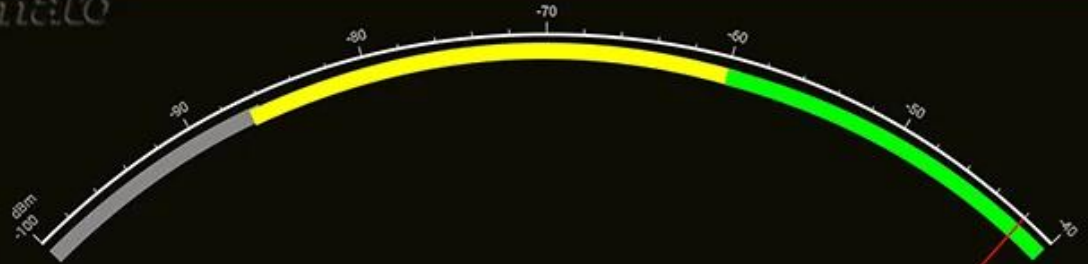

Tomato

Tomato
b8:55:10:8a:40:cc

Sound OFF

渣打银行个人贷款官方网站

Root Checker

Status: Rooted

Id: uid=0(root) gid=0(root)

Superuser: Not found

Busybox: /system/xbin/busybox

Su Location: /system/xbin/su

Sudo Location: Not found

Environment Vars.:
/sbin/
/vendor/bin/
/system/sbin/
/system/bin/
/system/xbin/

Cortex ARM Cortex-A9
1.99 GHz
Intelligent Processors by ARM

CPU Architecture	ARM Cortex-A9
Cores	4
Revision	r4p1
Clock Speed	24 MHz - 1.99 GHz
Core 0	408 MHz
Core 1	stopped
Core 2	816 MHz
Core 3	stopped
CPU Load	12 %
GPU Vendor	ARM
GPU Renderer	Mali-450 MP

Tomato