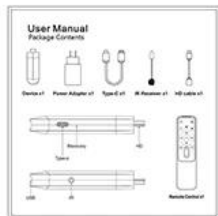

User Manual*1