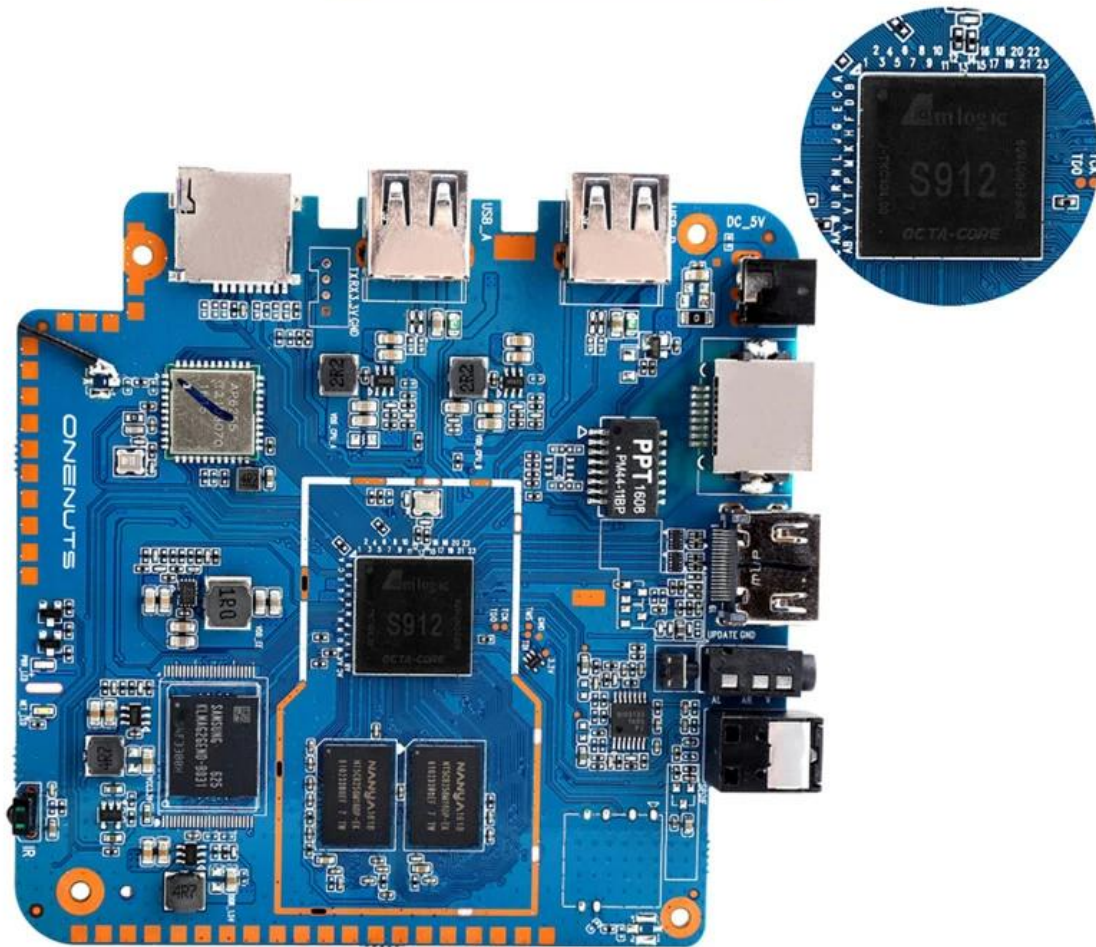

Motherboard Show

Desbloqueie possibilidades ilimitadas de entretenimento com nossa Smart Android TV Box:

1. **Kodi pré-instalado:** Aproveite o acesso instantâneo ao Kodi, o renomado software reprodutor de mídia, que oferece uma interface amigável e vários complementos para streaming de conteúdo personalizado.
2. **Alta performance:** Equipada com hardware de última geração e processadores avançados, nossa Android TV Box garante operação suave e navegação rápida por aplicativos e menus.
3. **Conectividade versátil:** conecte-se aos seus serviços de streaming favoritos, plataformas de mídia social e conteúdo on-line sem esforço por meio de opções integradas de conectividade Wi-Fi e Ethernet.
4. **Interface intuitiva:** navegue pelos seus aplicativos e conteúdos favoritos com facilidade