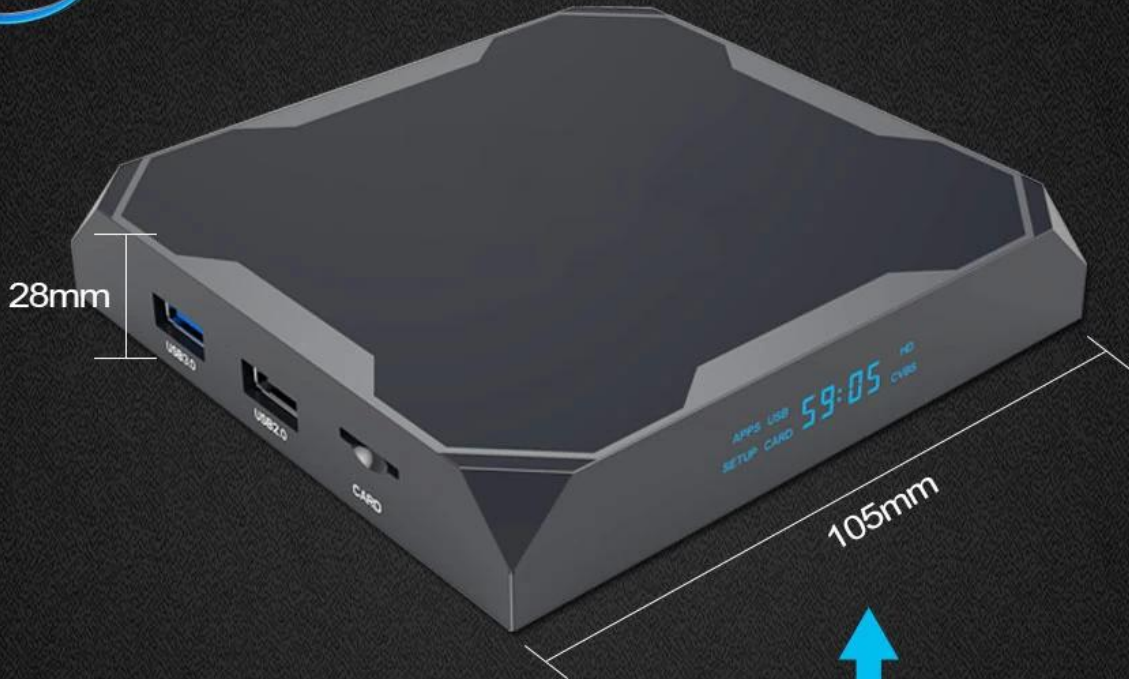

Smart Box

LCD Pannel:

Time: System Time Display.

HD: HD Video Output Status Display.

CVBS: AV Status Display.

USB: USB Mount Status Display.

CARD: TF Card Mount Status Display.