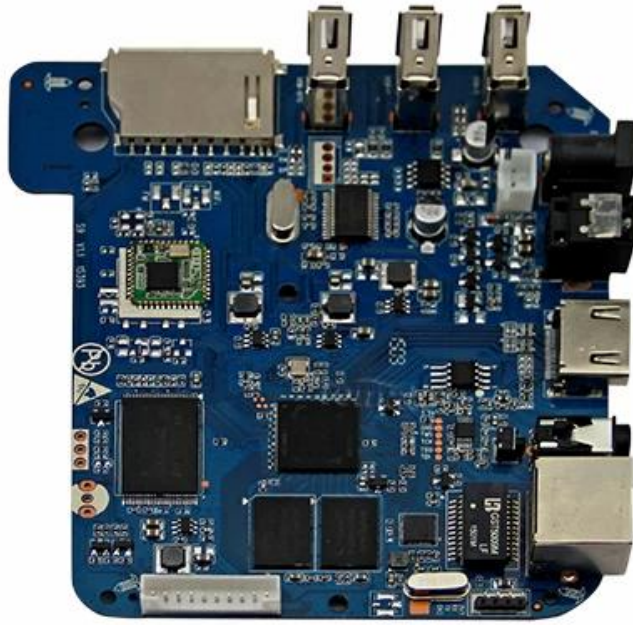

Picture Show

Indicator

USB*3

SD/MMC Card

ON/OFF Button DC Port RJ45 ETHERENT AV Port HDMI™ OPTICAL Port

S905

64-Bit
Quad Core
Cortex A53

4K

H.265
@60fps

HDMI 2.0
HDCP 2.2

TSMC
28NM

DRM

64 bit CPU,

While maintaining the same power consumption, the computing power of CPU has also been greatly improved.

With 4K2K decoding capabilities,
it make 4K become the standard.