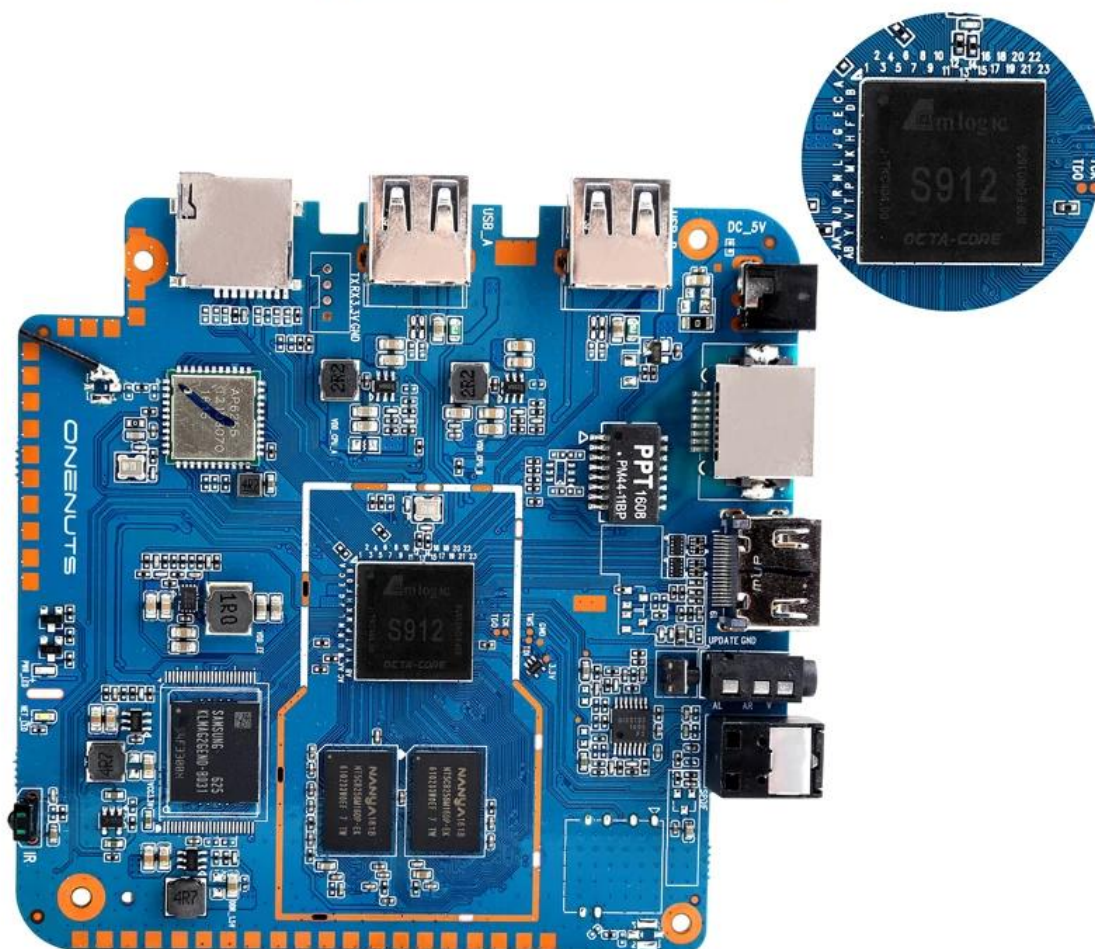

Motherboard Show

Добро пожаловать на нашу эксклюзивную прямую продажу Фабрика ТВ-боксов Android, где вы сможете найти широкий ассортимент передовых устройств по оптовым ценам. В этом подробном описании продукта мы углубимся в особенности, преимущества и преимущества наших приставок Android TV.

Непревзойденное качество и производительность

Наши ТВ-приставки Android созданы с точностью и вниманием к деталям, обеспечивая непревзойденное качество и производительность. Эти устройства, оснащенные мощными процессорами, большим объемом оперативной памяти и расширенными графическими возможностями, обеспечивают плавную потоковую передачу, игры и многозадачность без задержек.

Поддержка разрешения 4K Ultra HD

Наслаждайтесь захватывающими визуальными эффектами благодаря поддержке разрешения 4K Ultra HD. Независимо от того, транслируете ли вы свои любимые фильмы, телепередачи или