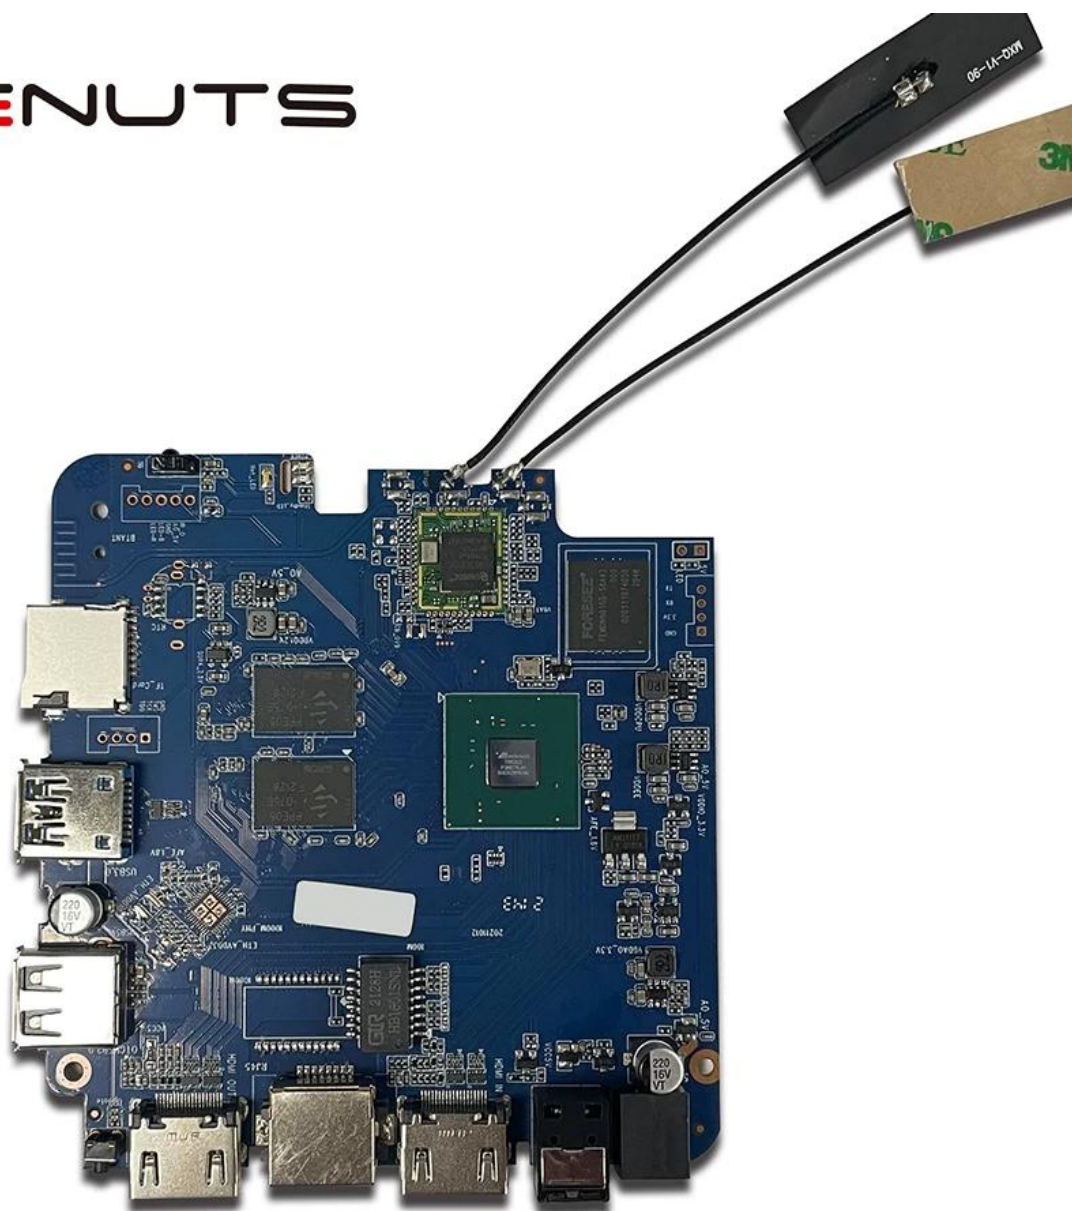

@mlogic

A-T8B043.07

T962E2

BONMON005

ONENUTS

 <p>Multi-core 32/64-bit CPU and 3D GPU with high performance</p>	 <p>Powerful multimedia processing capability, supporting all mainstream video decoding including 8K/4K 10-bit AV1/H.265/VP9/AVS2</p>	 <p>Supports all mainstream HDR standard including Dolby Vision, HDR10 and HLG</p>	 <p>Unique Trulife picture quality enhancement engine, offering theater-like visual effect</p>	 <p>Complete production-ready security solution, supporting secure boot, secure OS and mainstream DRMs</p>
 <p>Ultra-high performance and ultra-low power consumption</p>	 <p>Ultra-high SoC integration and rich peripheral interfaces</p>	 <p>Complete IP license, including Dolby, DTS, etc.</p>	 <p>Supports screen projection technology like DLNA, Miracast etc.</p>	 <p>Provides mature turn-key solution for both split and AIO smart TV</p>