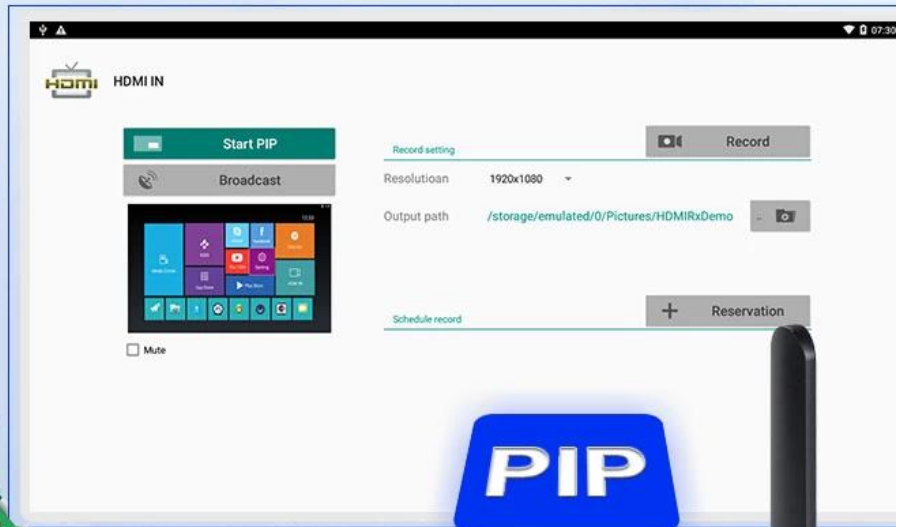

## ENHANCED COLOR

Provide a better color level, so that the viewer presents a greater degree of reality

The general color display, not bright and true, it is because the color gamut is not enough

# Selecting a Sub Display in PIP Mode

Select APP "Setting" 01

Select "Start PIP" 02

03

Multiple windows display content

Copy and burn what you want

4.0  
Bluetooth

Bluetooth 4.0 makes it easy to connect your keyboard, mouse, game console, and more