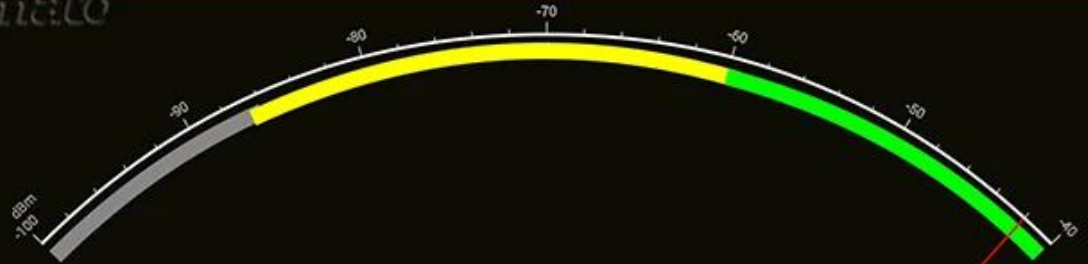

Tomato

Tomato
b8:55:10:8a:40:cc

Sound OFF

渣打银行个人贷款官方网站

Root Checker

Status: Rooted

Id: uid=0(root) gid=0(root)

Superuser: Not found

Busybox: /system/xbin/busybox

Su Location: /system/xbin/su

Sudo Location: Not found

Environment Vars.:
/sbin/
/vendor/bin/
/system/sbin/
/system/bin/
/system/xbin/

Cortex ARM Cortex-A9 1.99 GHz Intelligent Processors by ARM	
CPU Architecture	ARM Cortex-A9
Cores	4
Revision	r4p1
Clock Speed	24 MHz - 1.99 GHz
Core 0	408 MHz
Core 1	stopped
Core 2	816 MHz
Core 3	stopped
CPU Load	12 %
GPU Vendor	ARM
GPU Renderer	Mali-450 MP

Tomato