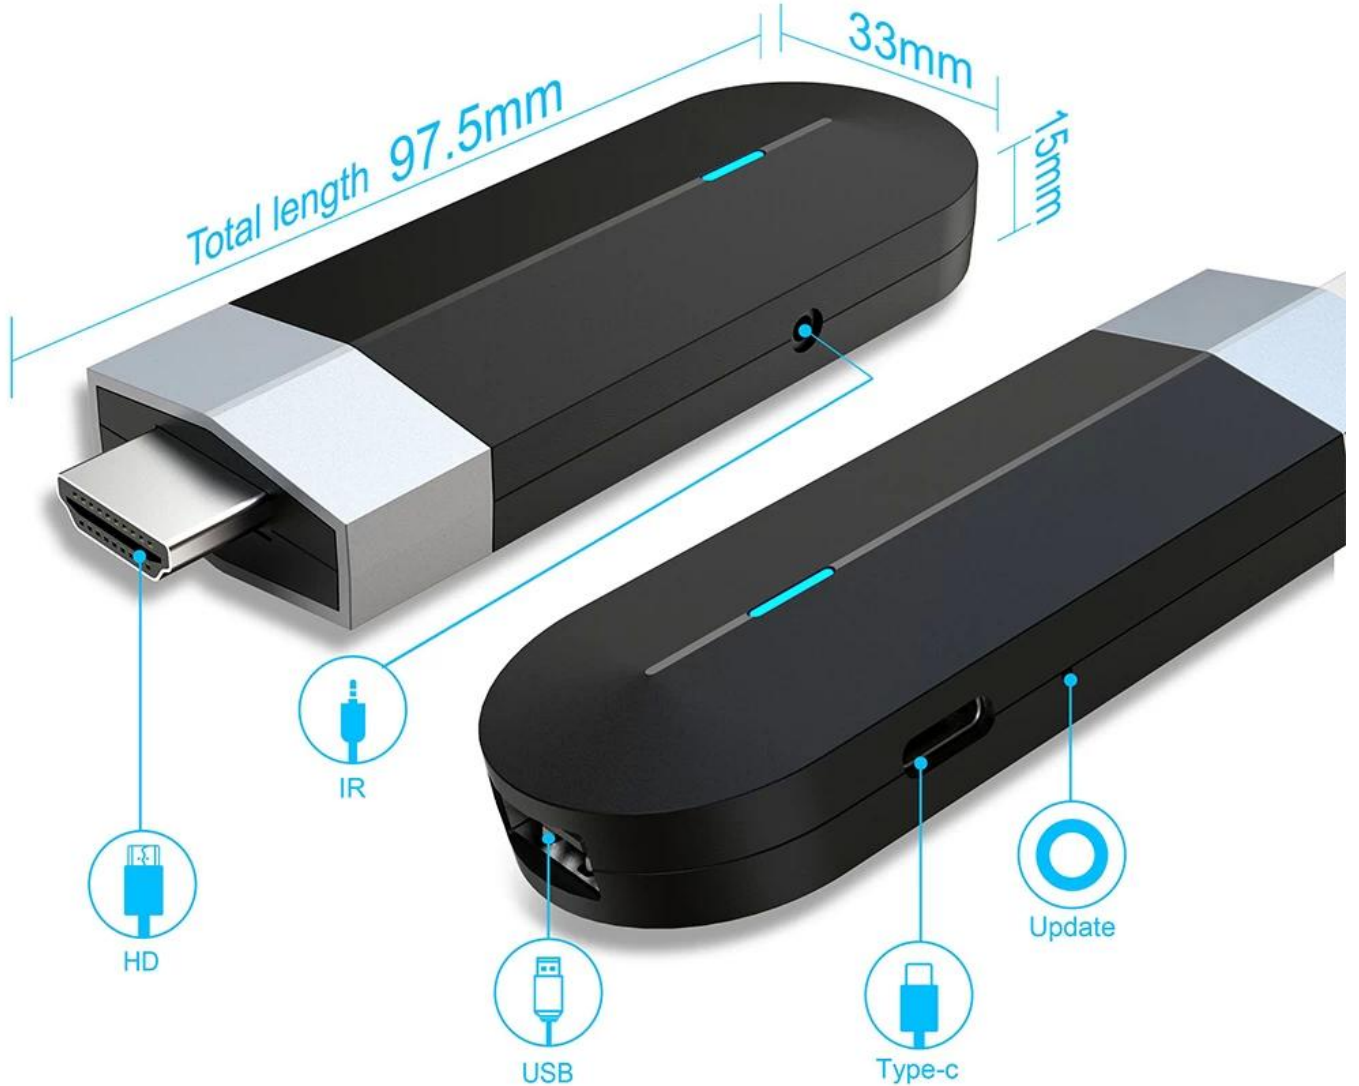

Play games

Watch movies

Working Conference

Music sharing

Interface & Dimension

Convenient, fast, rechargeable and data transmission type-C of the interface

Package Contents

Remote Control*1