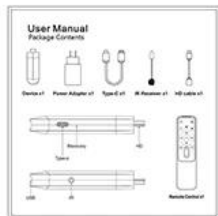

Play games

Watch movies

Working Conference

Music sharing

Interface & Dimension

Convenient, fast, rechargeable and data transmission type-C of the interface

Package Contents

Remote Control*1