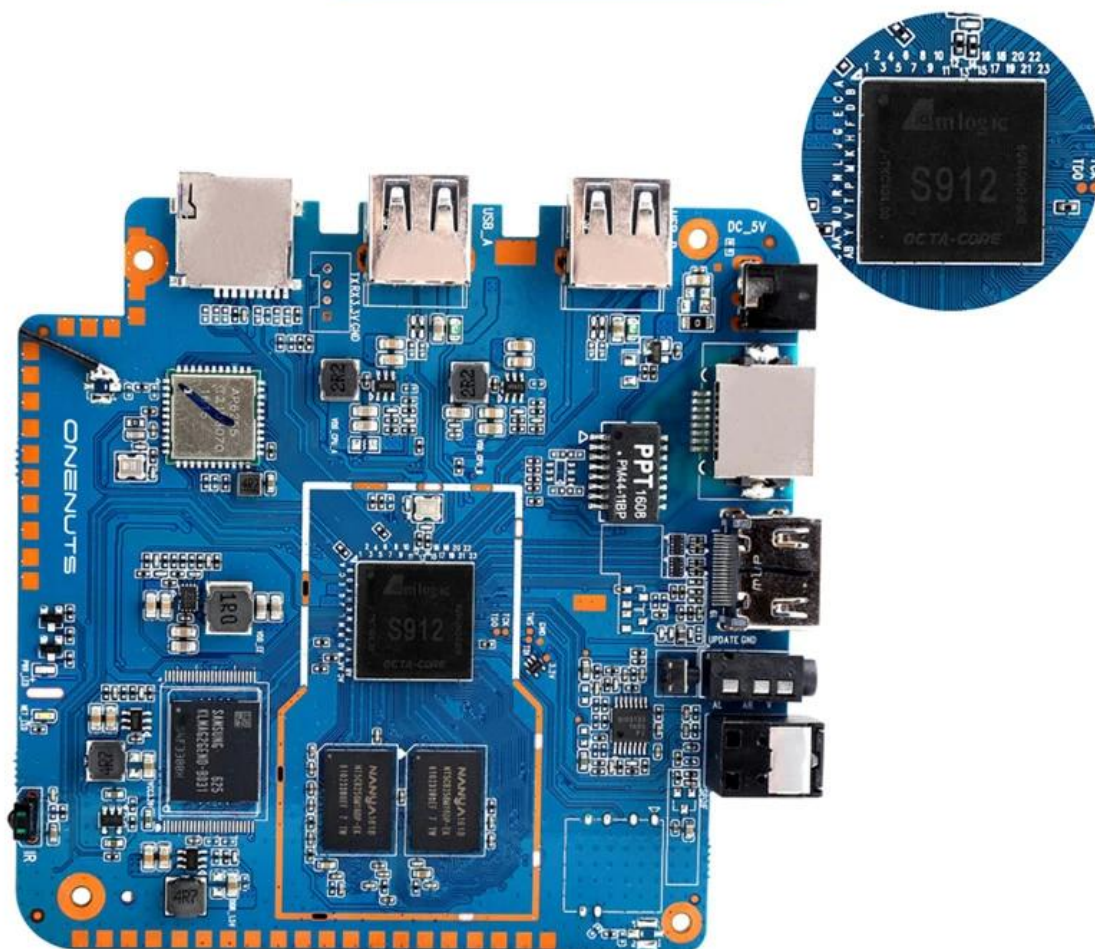

Motherboard Show

Наша Android TV Box Full HD, разработанная ведущим производителем Android Smart TV Box, по-новому определяет ваши впечатления от развлечений благодаря своим расширенным функциям и передовым технологиям. Это устройство, созданное для обеспечения превосходной производительности и захватывающего изображения, предлагает превосходные впечатления от просмотра, превосходящие все ожидания.

Отличительной особенностью нашей ТВ-приставки является поддержка разрешения Full HD, обеспечивающая четкое и детальное изображение всего вашего любимого контента. Независимо от того, смотрите ли вы фильмы, смотрите телепередачи или играете в игры, каждый кадр отображается четко и точно, обеспечивая захватывающий кинематографический опыт.

Наша ТВ-приставка, работающая на базе операционной системы Android, предоставляет доступ к обширной экосистеме приложений, игр и контента через Google Play Store. От потоковых сервисов до инструментов повышения производительности — у вас есть безграничные возможности для настройки развлечений и повышения производительности, что делает его