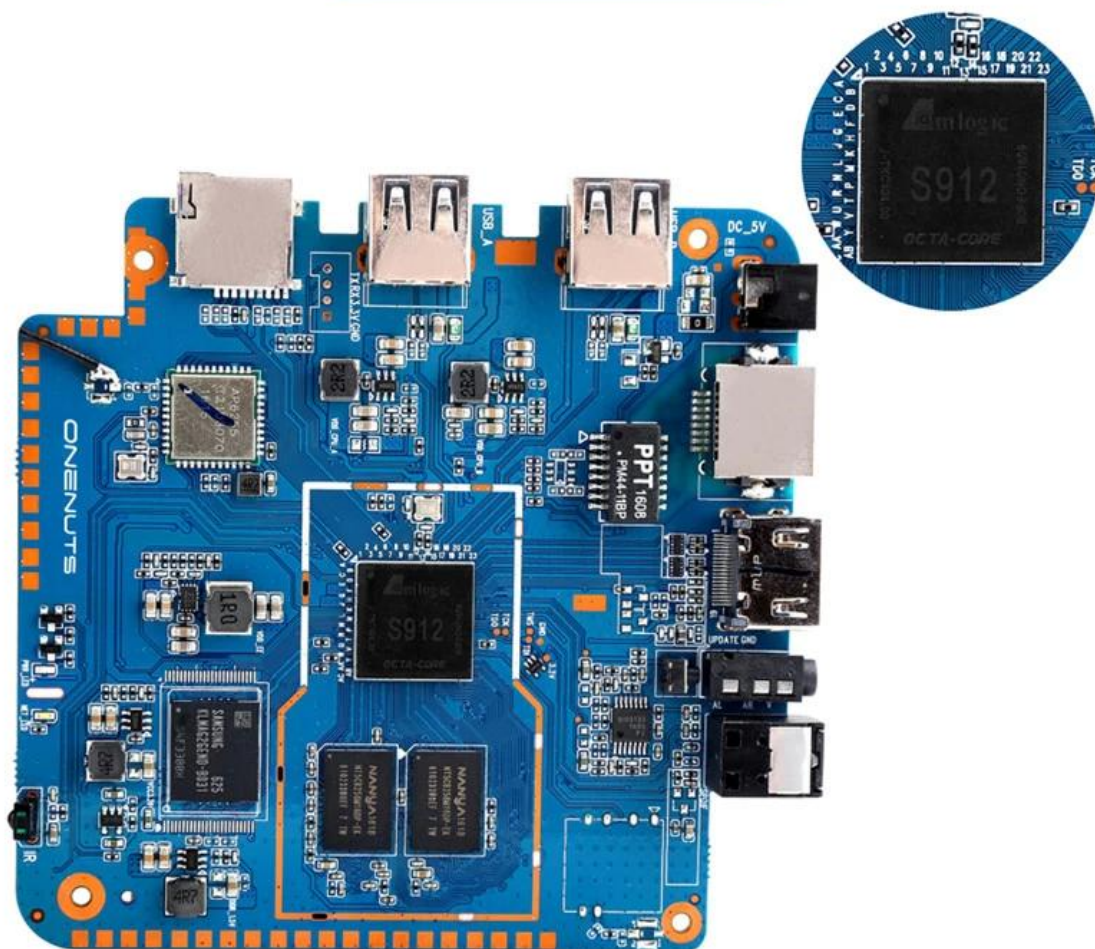

Motherboard Show

Улучшите свои домашние развлечения с помощью нашей HD TV Box Android, идеального решения для захватывающих мультимедийных впечатлений:

1. **Разрешение 4K Ультра HD:** Погрузитесь в потрясающие визуальные эффекты благодаря поддержке разрешения 4K Ultra HD, обеспечивающего кристальную четкость и яркие цвета.
2. **Операционная система Android:** оцените универсальность ОС Android, предоставляя доступ к огромному количеству приложений, игр и потоковых сервисов из Google Play Store.
3. **Высокопроизводительное оборудование:** Наша HD TV Box, оснащенная современными аппаратными компонентами, обеспечивает плавную и быструю работу, обеспечивая плавную навигацию и многозадачность.