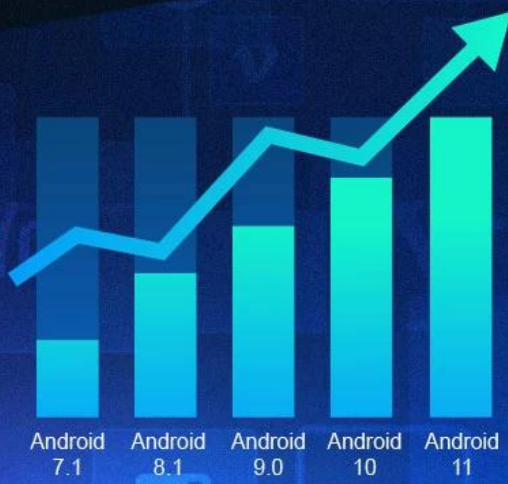

Amlogic Quad-core 64 bit

The S905X4 chipset is an advanced application processor with AV1 video codec, secured 4K video codec engine and HDR image processing functions.

Android 11

Application installation is more flexible