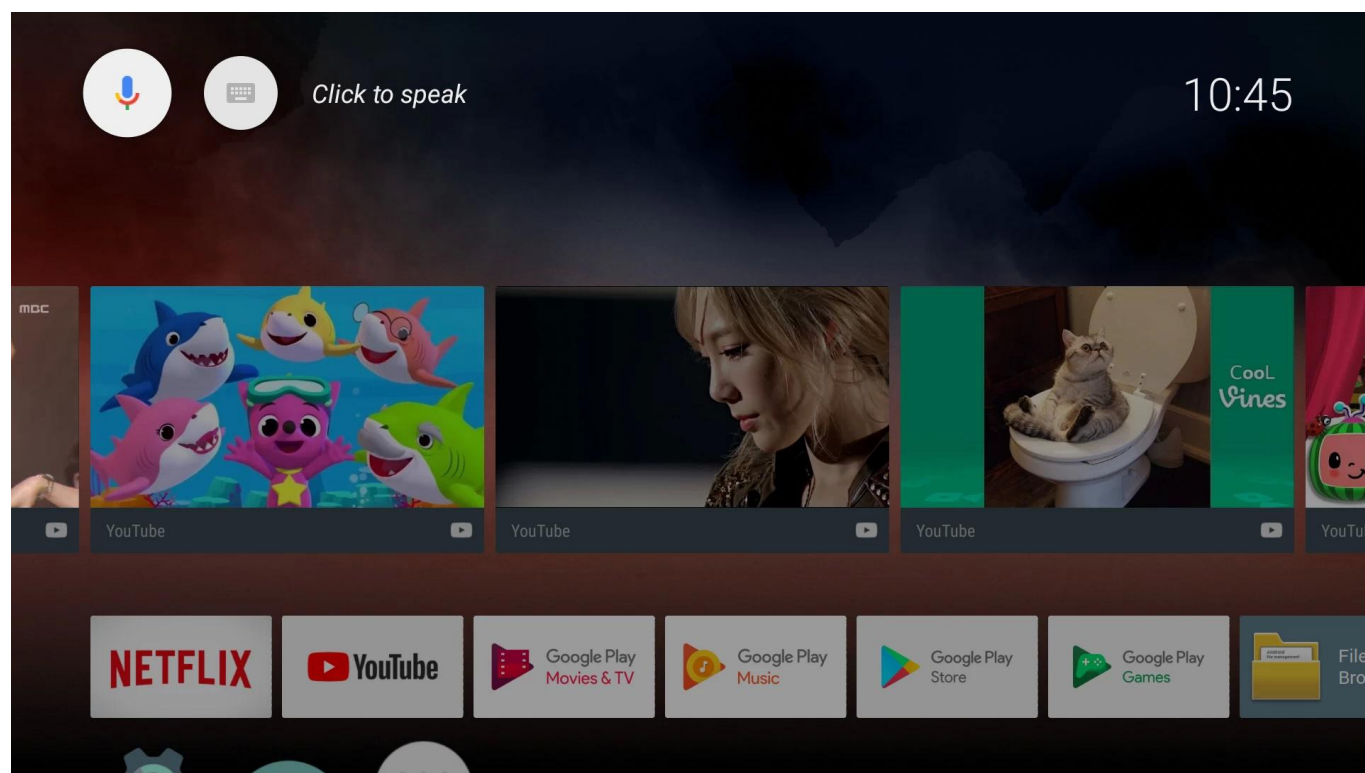

Разблокируйте интеллектуальные развлечения с помощью Google ТВ-бокс: ваш путь к безграничным возможностям

Технические характеристики	
Модель №.	Onenuts Nut 9 Google TV Box
Процессор	Четырехъядерный процессор Amlogic S905X 64-бит Cortex-A53 до 1,5 ГГц
графический процессор	Пятиъядерный процессор Mali-450 до 750 МГц
ПЗУ	2 Гб памяти DDR3
Внутреннее хранилище	16 Гб ЭММС
Разрешение	4K (3840 X 2160) до 60 Гц
Операционные системы	Андроид 7.1 квадроцикл
Видео и аудио формат	
Поддержка формата декодера	VP9-10/H.265-10/MVC/MPEG-1/2/4 VC-1/WMV/AVS/AVS/RealVideo/MJPEG/H.264/JPEG
Поддержка медиа-формата	Avi/RM/Rmvp/Ts/Vob/Mkv/Mov/ISO/wmv/asf/flv/dat/mpg/mpeg
Поддержка музыкального формата	MP3/WMA/AAC/WAV/OGG/AC3/DDP/TrueHD/DTS/DTS/HD/FLAC/APE
Поддержка формата фотографий	HD JPEG/BMP/GIF/PNG/TIFF
Тип языков экранного меню	Английский/французский/немецкий/испанский/итальянский/и т. д. многосторонние языки
Выход Вход	
USB-хост	2 высокоскоростных порта USB 2.0 (1 OTG и 1 HOST), поддержка UDISK и USB HDD
Кардридер	ТФ-карты
HDMI	Передатчик HDMI 2.0a с 3D, HDR, CEC