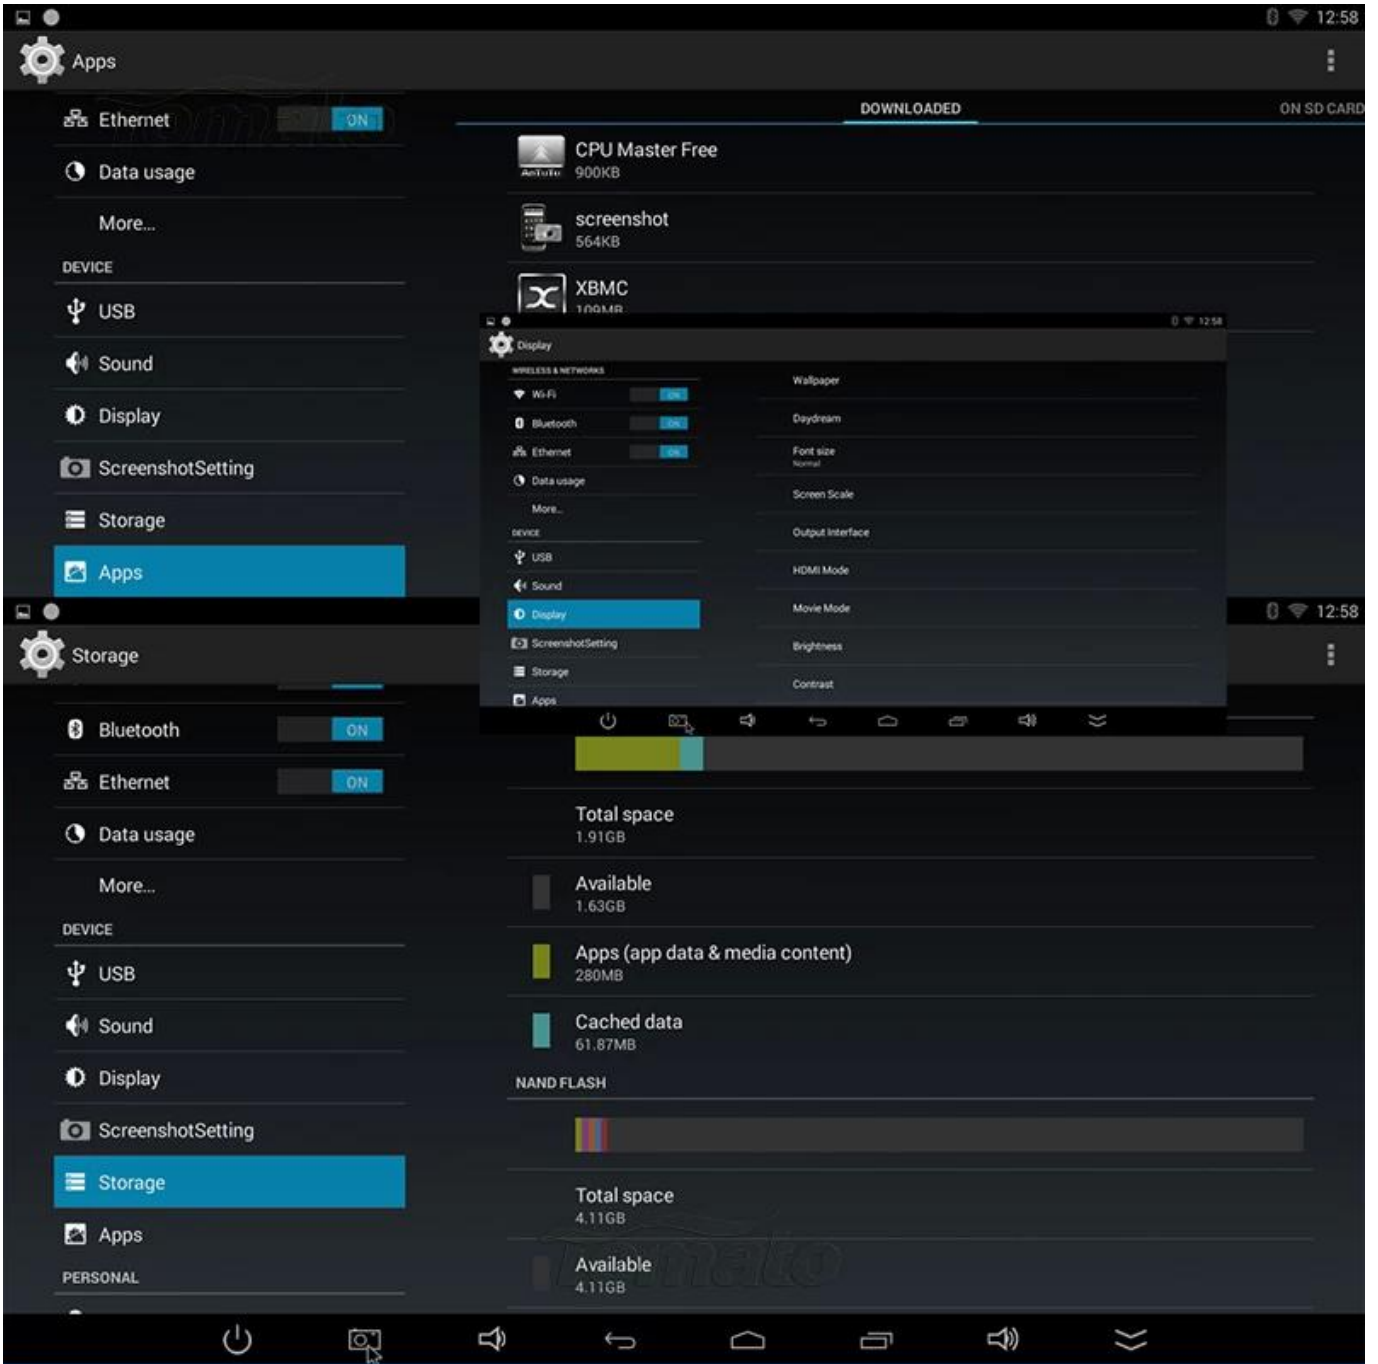

Picture Show

Google

APPS WIDGETS SHOP

ApkInstaller	Apps	Browser	Calculator	Calendar	Clock	Downloads	eHomeMediaC
Email	File Explorer	Gallery	Gmail	Google	Google Settings	Maps	Music
People	Play Store	Quickoffice	RKGameContr	Search	Settings	Video	Voice Search
WifiDisplay	XBMC						

Navigation bar with icons: Power, Home, Recent Apps, Back, Home, Recent Apps, Volume, and Power.

Google

APPS WIDGETS SHOP

ApkInstaller	Apps	Browser	Calculator	Calendar	Clock	Downloads	eHomeMediaC
Email	File Explorer	Gallery	Gmail	Google	Google Settings	Maps	Music
People	Play Store	Quickoffice	RKGameContr	Search	Settings	Video	Voice Search
WifiDisplay	XBMC						

Navigation bar with icons: Power, Home, Recent Apps, Back, Home, Recent Apps, Volume, and Power.

Language & input

PERSONAL

- Location
- Security
- Language & input**
- Backup & reset

ACCOUNTS

- Add account