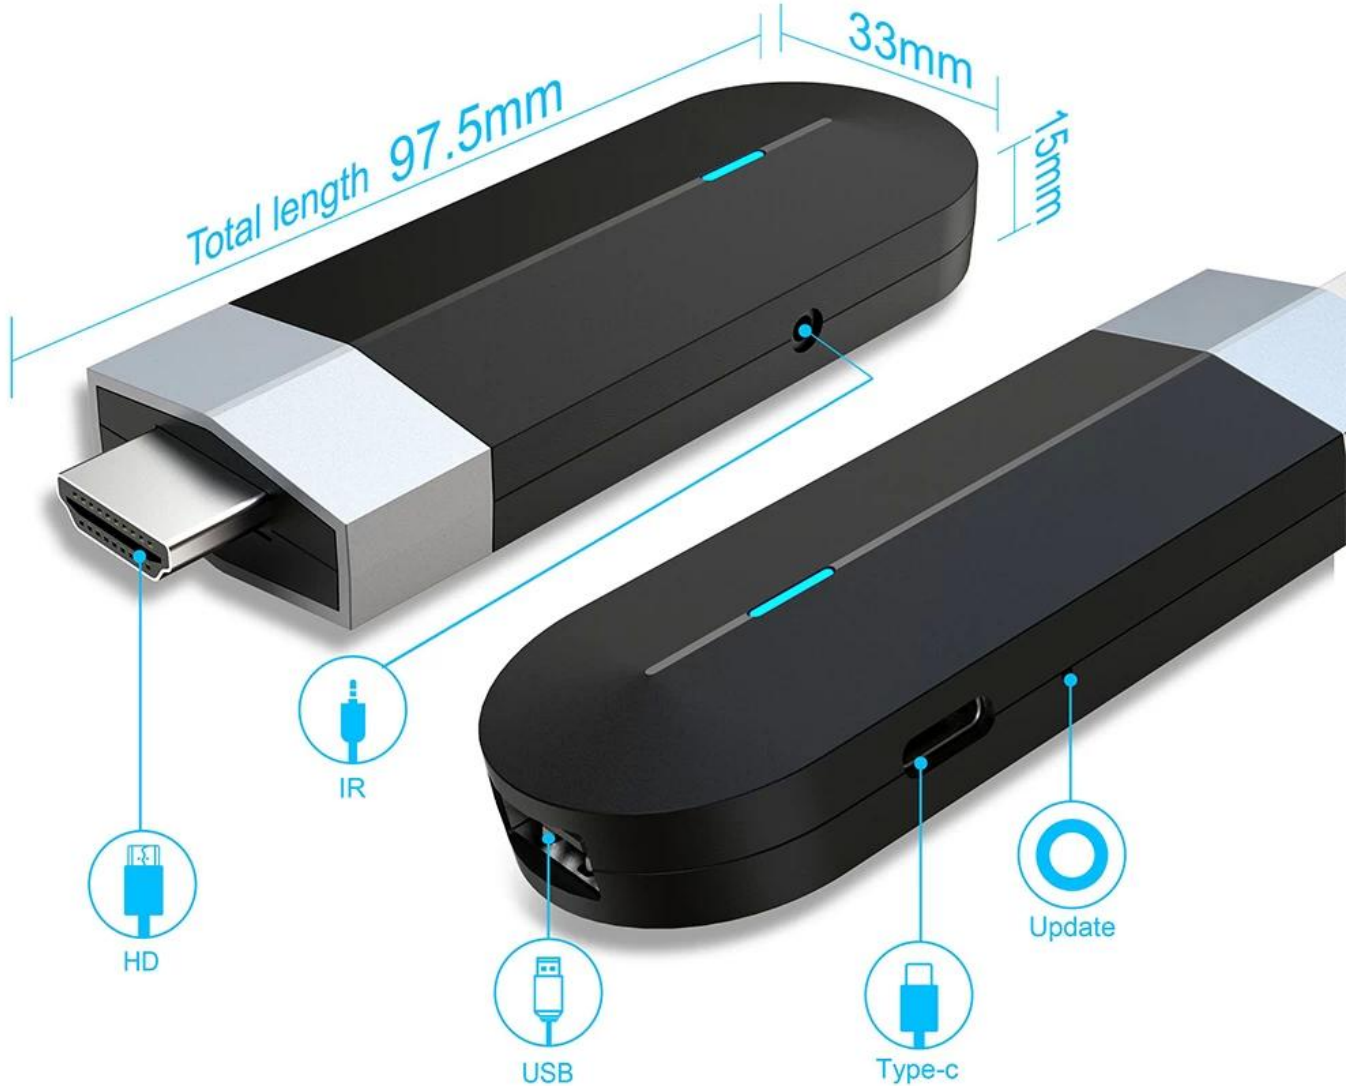

Interface & Dimension

Convenient, fast, rechargeable and data transmission type-C of the interface