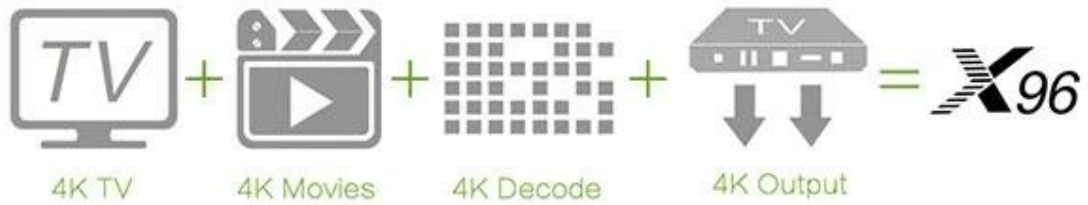

## X96 Smart Box

Remote,  
Anywhere,  
Any angle.

The box can paste in to Wall or TV and others.

1. Magic tape
2. Pothook Designed
3. Dual IR designed, remote control easy.

tomato

Put the photo, musics, and videos on your television.