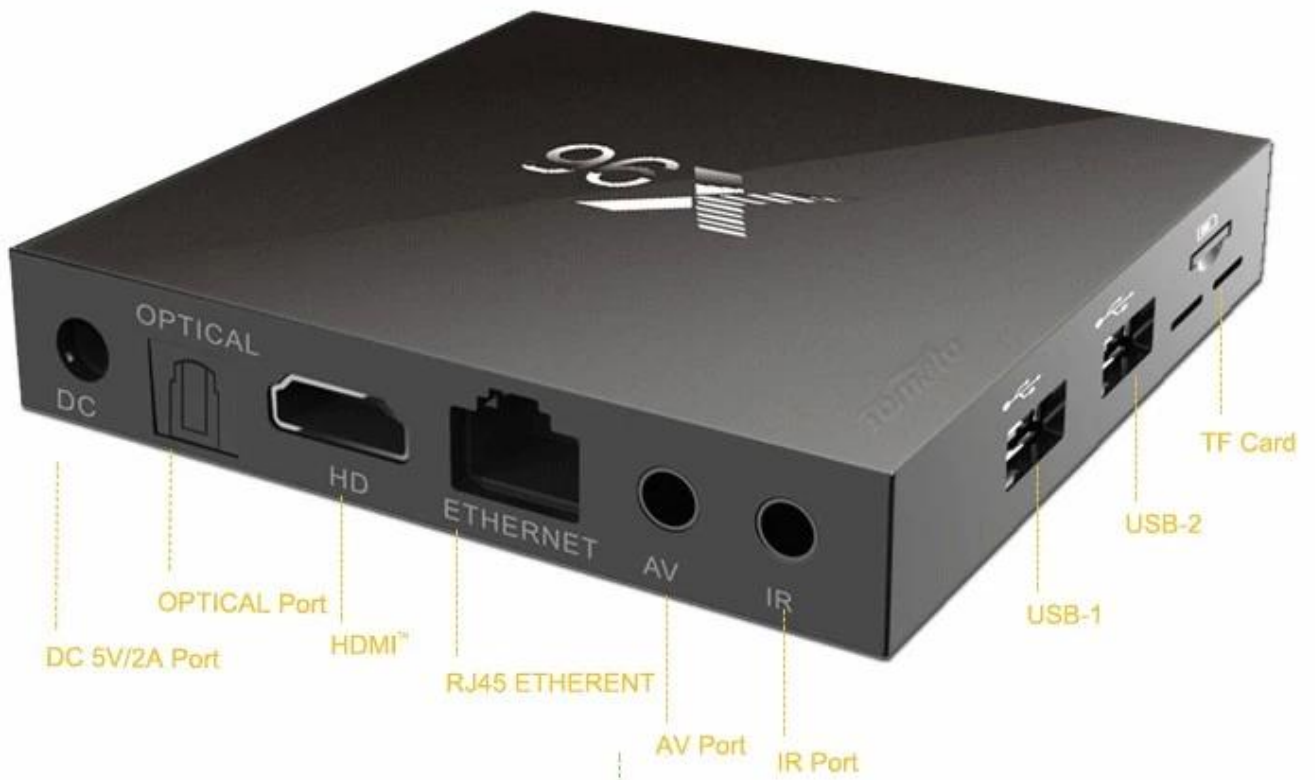

## Picture Show

Indicator Light Port

## X96 Smart Box

 <b>Amlogic</b> S905X	<b>Android</b> 6.0	<b>ARM</b> Cortex A53	<b>CPU</b> 4 Core 64bit	<b>GPU</b> 5 Core MALI-450	<b>4K</b> 60fps
<b>VP9</b> HDR10	<b>H.265</b> 10bit	<b>eMMC</b> Design	<b>LAN</b> 100M	<b>WiFi</b> 2.4G	<b>IR</b> Dual

## X96 Smart Box

Remote,  
Anywhere,  
Any angle.

The box can paste in to Wall or TV and others.

1. Magic tape
2. Pothook Designed
3. Dual IR designed, remote control easy.

tomato

Put the photo, musics, and videos on your television.