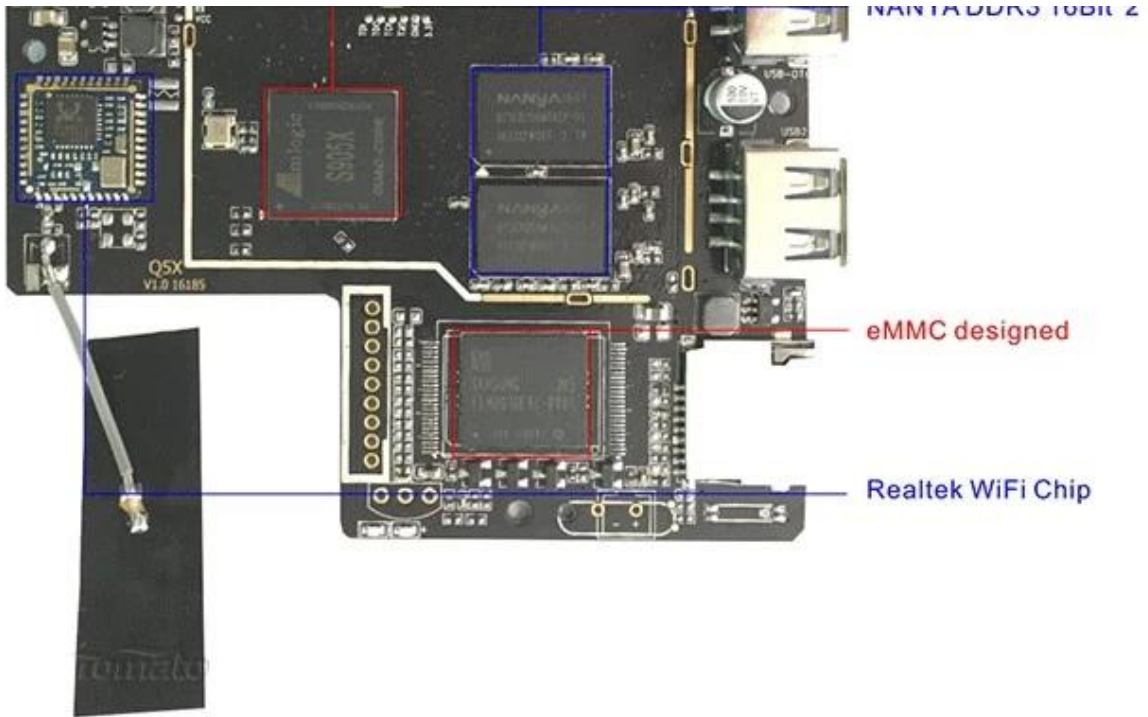

## X96 Smart Box

#### Protection circuits

Prevents from damaging box when you use the bad or wrong adapter.

Audio Amplifier

AMLogic S905X Soc

MANVA DDR3 1GB\*2