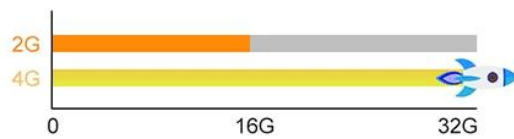

Smart TV BOX

Powerful Performance and Large Storage Capacity

@mlogic S905X3	GPU Mali-G31	Android 9.0	DDR3 4GB	eMMC 32G
HEVC H.265	USB 3.0	@24fps 8K	WIFI 2.4G/5G	HDR 10+

Support multi-screen share
Support DLNA, Miracast, Airplay. You can play games and watch movies on the big screen

 DLNA  Airplay  Miracast

Dual wifi design and stable performance

2.4:100Mbps

Stronger penetration & More Stable

5G:250Mbps

Faster Transmission & Load Quickly

2.4+5G:400Mbps

Built-in T2TR, more efficient and stable

Android 9.0

application installation is more flexible

- More stable with applications
- Save 25% RAM in Spacet
- Faster & Safer responses

Download more apps

Amlogic S905X3 Quad Core

Faster, Smarter and More Powerful

4GB DDR3	32GB eMMC	Ultra-fast running speed
		Professional image processing

8K & 3D

The perfect combination of 8K and 3D, bring you a 3D visual experience
Feel the shock of the 3D cinema at home

H.265 Makes 8K within Reach