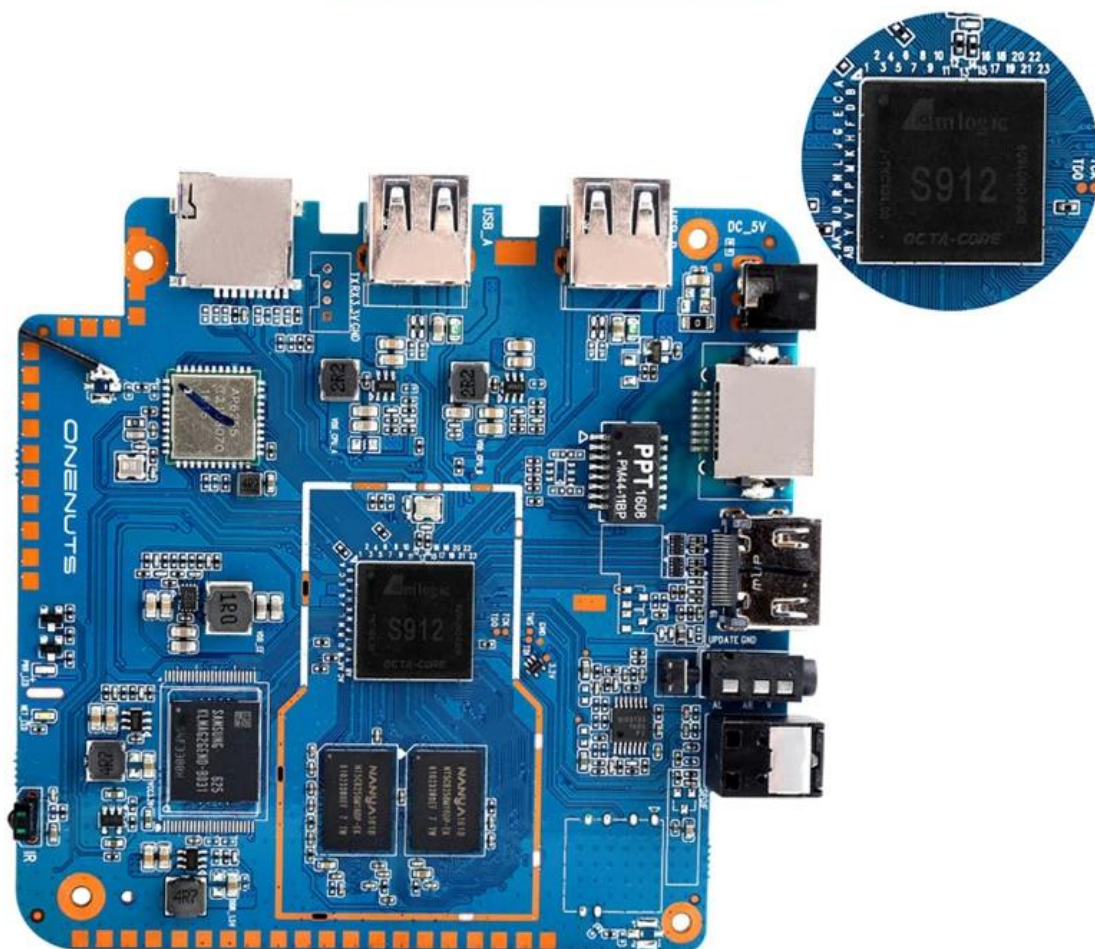

Motherboard Show

Бесшовный опыт потоковой передачи: Наш UDP Broadcasting Android TV Box обеспечивает бесперебойную потоковую передачу вашего любимого контента, включая фильмы, телешоу и прямые трансляции. Наслаждайтесь плавным воспроизведением и высококачественной потоковой передачей видео без буферизации и прерываний.

Передовая технология UDP-вещания: Благодаря передовой технологии вещания UDP наша Android TV Box обеспечивает эффективную передачу данных для оптимальной производительности потоковой передачи. Наслаждайтесь более быстрым подключением и повышенной надежностью для улучшения качества просмотра.

Универсальные варианты подключения: Наш Android TV Box предлагает универсальные возможности подключения, включая HDMI, USB, Ethernet и Wi-Fi, что позволяет подключаться к широкому спектру устройств и сетей. Наслаждайтесь простой настройкой и полной интеграцией с существующей развлекательной системой.

Настраиваемый опыт просмотра: С нашим поставщиком OEM-приставок для интернет-телевидения вы можете настроить качество просмотра в соответствии со своими