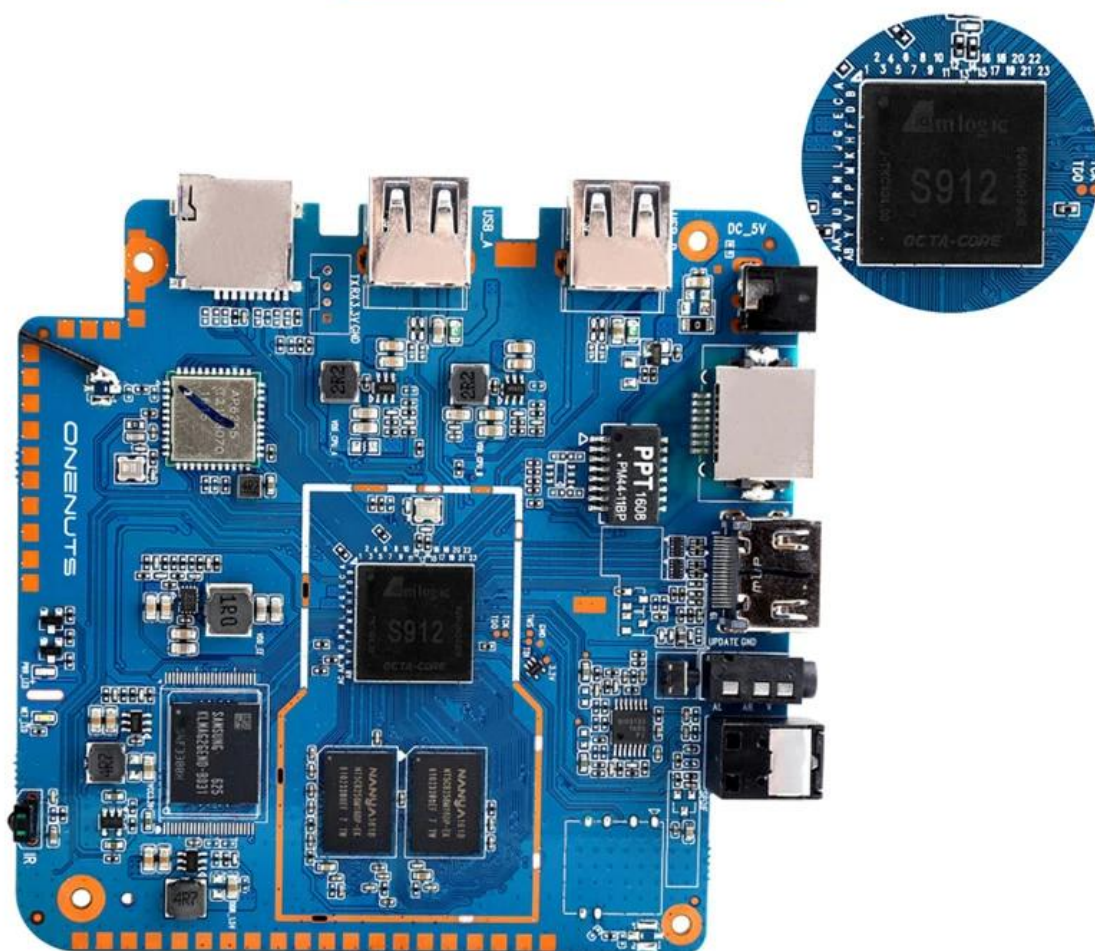

Motherboard Show

Повысьте качество своих впечатлений от телевидения с помощью нашего [ТВ-бокс Android](#) с HDMI, записью видео и UDP-вещанием. Погрузитесь в непрерывную потоковую передачу и запечатлейте памятные моменты с помощью расширенных возможностей записи. Эта приставка Android TV сочетает в себе универсальность и производительность в одном компактном устройстве. Будь то развлечения или вещание, наша TV Box Android предлагает новый уровень функциональности. Обновите свою домашнюю систему прямо сейчас и по-новому посмотрите на телевизор с помощью этого многофункционального устройства.