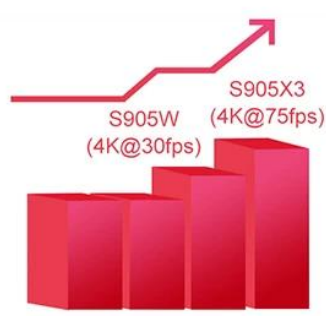

4GB DDR3	32GB eMMC	Ultra-fast running speed
		Professional image processing

8K & 3D

The perfect combination of 8K and 3D,bring you a 3D visual experience
Feel the shock of the 3D cinema at home

H.265 Makes 8K within Reach