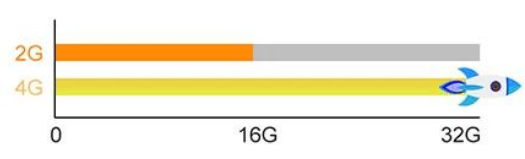

 DLNA  Airplay  Miracast

Dual wifi design and stable performance

2.4:100Mbps

Stronger penetration & More Stable

5G:250Mbps

Faster Transmission & Load Quickly

2.4+5G:400Mbps

Built-in T2TR, more efficient and stable

Android 9.0

application installation is more flexible

- More stable with applications
- Save 25% RAM in Spacet
- Faster & Safer responses

Download more apps

Amlogic S905X3 Quad Core

Faster, Smarter and More Powerful

4GB DDR3	32GB eMMC	Ultra-fast running speed
		Professional image processing

8K & 3D

The perfect combination of 8K and 3D,bring you a 3D visual experience
Feel the shock of the 3D cinema at home

H.265 Makes 8K within Reach