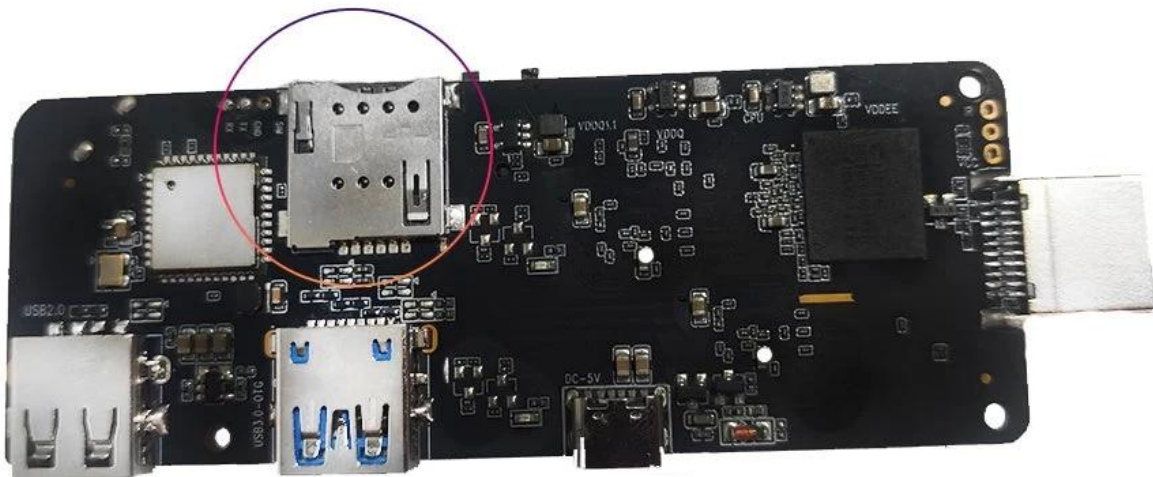

AC100-240V 50/60Hz, 5V/2A
KODI
HDMI, IR, USB, BT, 2.4GHz

AC100-240V 50/60Hz, 5V/2A
KODI
HDMI, IR, USB, BT, 2.4GHz

SIM card slot

4G LTE Android TV Stick
4G LTE Android TV Stick
Android TV Stick