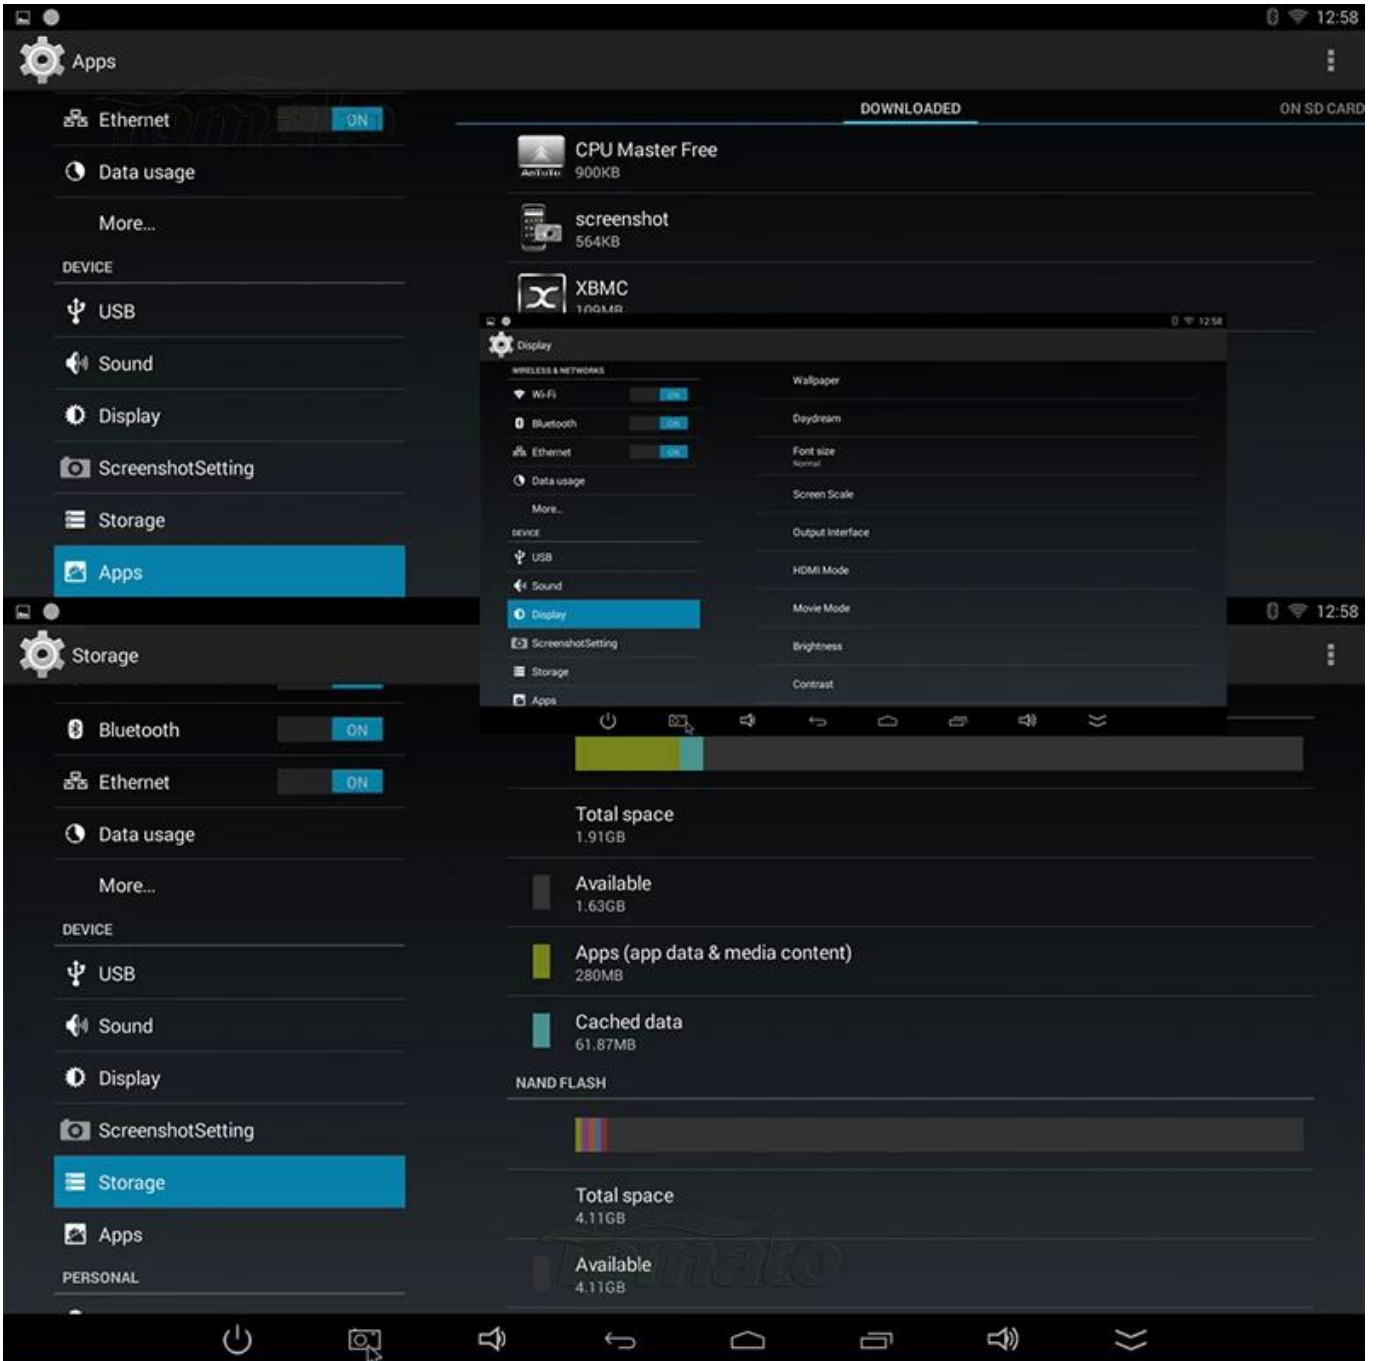

Voice Search

WifiDisplay

XBMC

Language & input

PERSONAL

- Location
- Security
- Language & input**
- Backup & reset

ACCOUNTS

- Add account