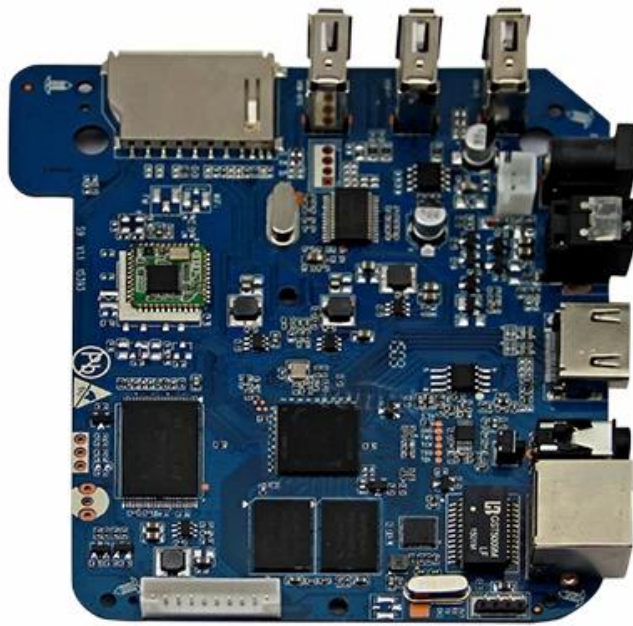

## Amlogic S905 Quad Core S9

New! Amlogic S905 Quad Core ARM Cortex™-A53 CPU  
up to 2.0 GHz, 1GB/8GB H.265 4K2K Android 5.1 TV Box!

---

64  
S905

1GB  
8GB

DLNA  
CERTIFIED

H.265  
HEVC

4k2k

**Amlogic S905 ?**

1 \* Amlogic S905 **Amlogic S905**

1 \* **Amlogic S905** HDMI

1 \* **Amlogic S905**

1 \* **Amlogic S905**

1 \* **Amlogic S905**

# Picture Show

Indicator

USB\*3

SD/MMC Card

ON/OFF Button      DC Port      RJ45 ETHERENT      AV Port      HDMI™      OPTICAL Port

# S905

64-Bit  
Quad Core  
Cortex A53

4K

H.265  
@60fps

HDMI 2.0  
HDCP 2.2

TSMC  
28NM

DRM

**64 bit CPU,**