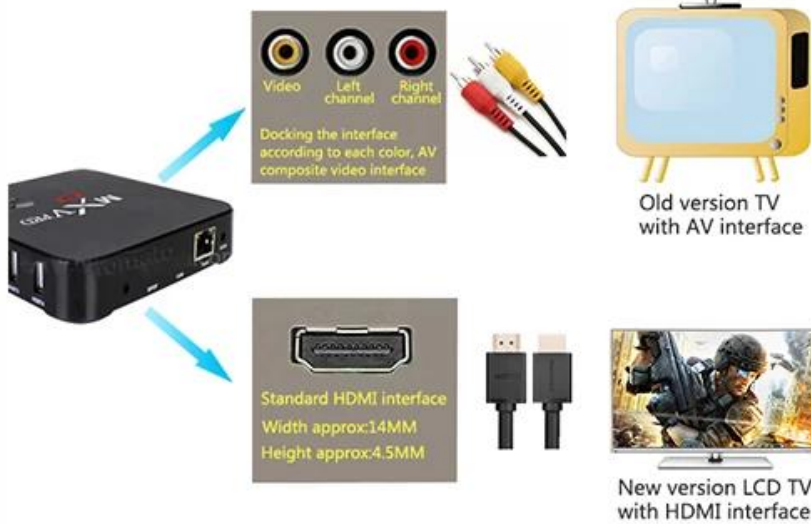

Only two steps, Easy operation

Step 1: Connect to the TV

Step 2: Connect to the Internet

Android 5.1 Amlogic S905 Quad Core Full HD Media Player

Android 5.1 Amlogic S905 Quad Core Full HD Media Player Kodi16.0 1080p