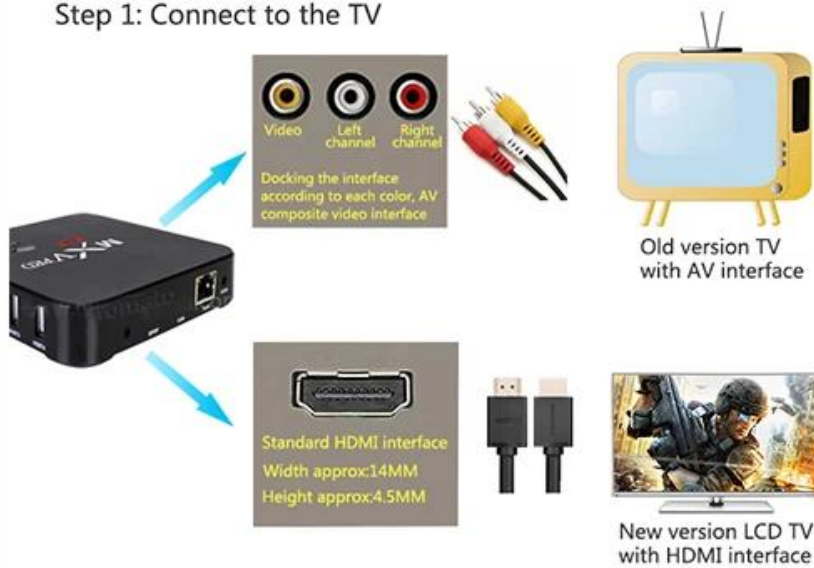

Only two steps, Easy operation

Step 1: Connect to the TV