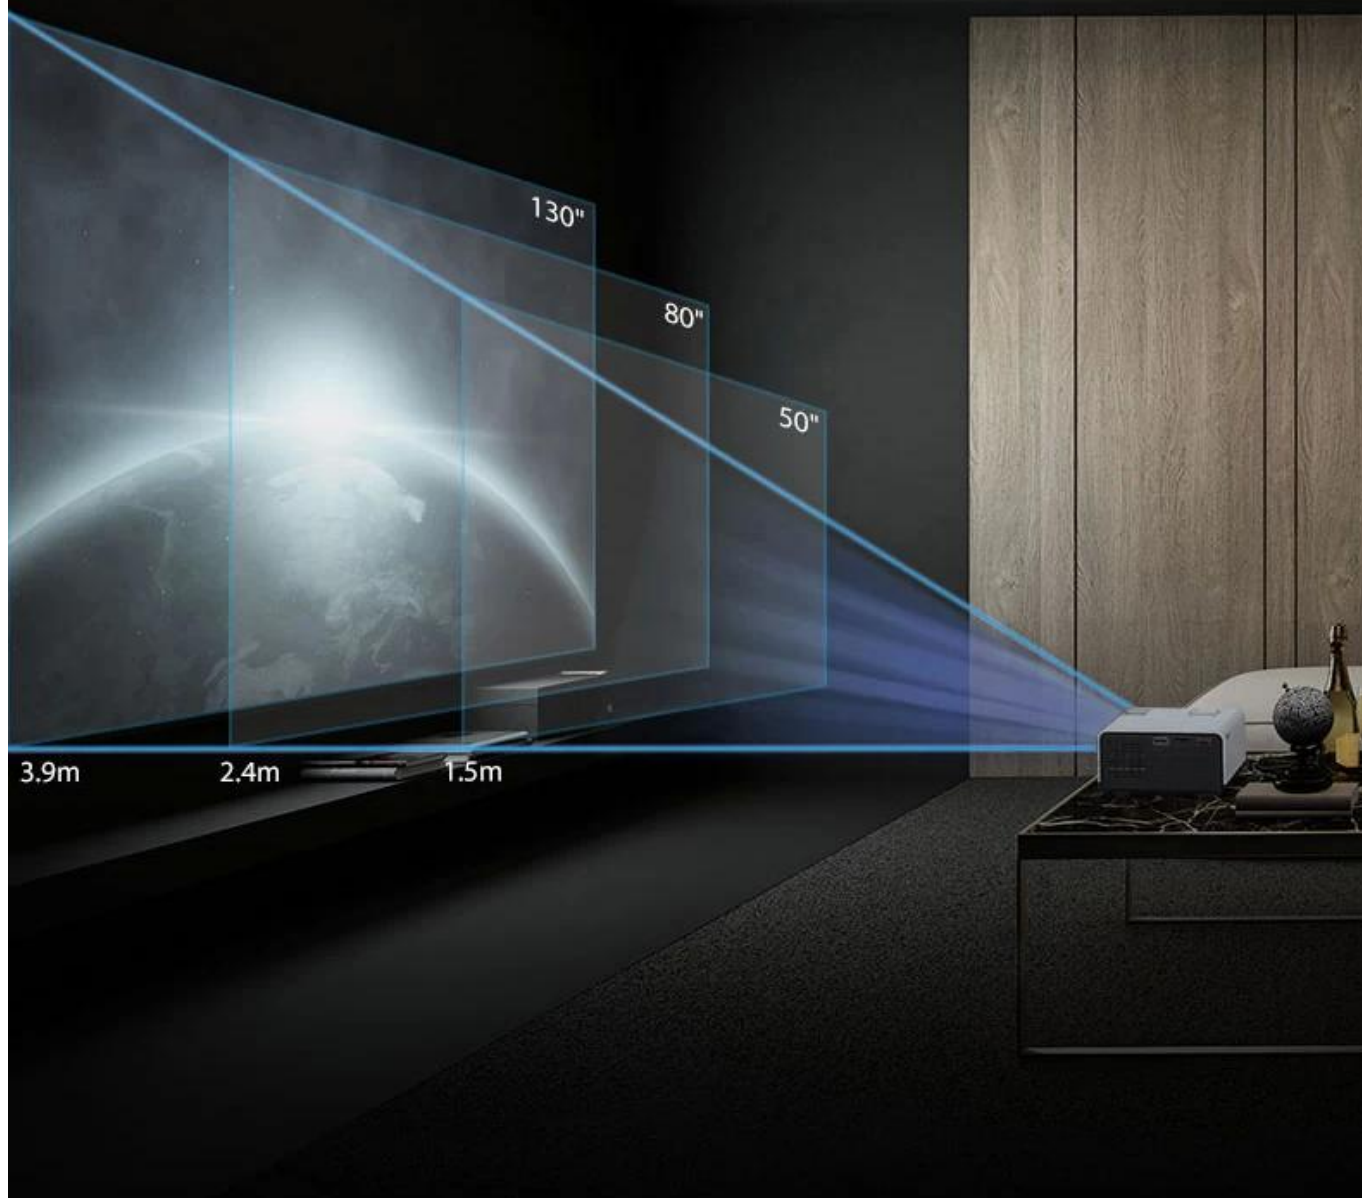

Android
9.0

Android 9.0 system

2.4G 5G

Dual-band wifi

Mirror screen

Mirror screen

Hi-fi speaker

Hi-fi speaker

BT

BT

100 inch huge screen at 3 meters

High definition cinema experience

Cinema 4K video playback

1080P huge screen

Private cinema / Business office / Huge screen gaming
4K video streaming 300 inch huge screen
1920*1080P eye the reality

Extreme color
Real 100 ANSI lumen
No light spot

Hi-Fi speaker

JBL's supplier powerful sound

Potable size Easy carrying

12.5*16.7*6.7 (cm) Weight 0.7kg
Smallest among 3.5 inch LCD projectors

Keystone correction

Manual
horizontal / vertical correction

Focus

Mirror screen WIFI 802.11AC 3X speed than last generation

WIFI 802.11AC

Mirror screen

Phone/Tablet mirror screen

Do anything you want
at the same time

HDMI interface